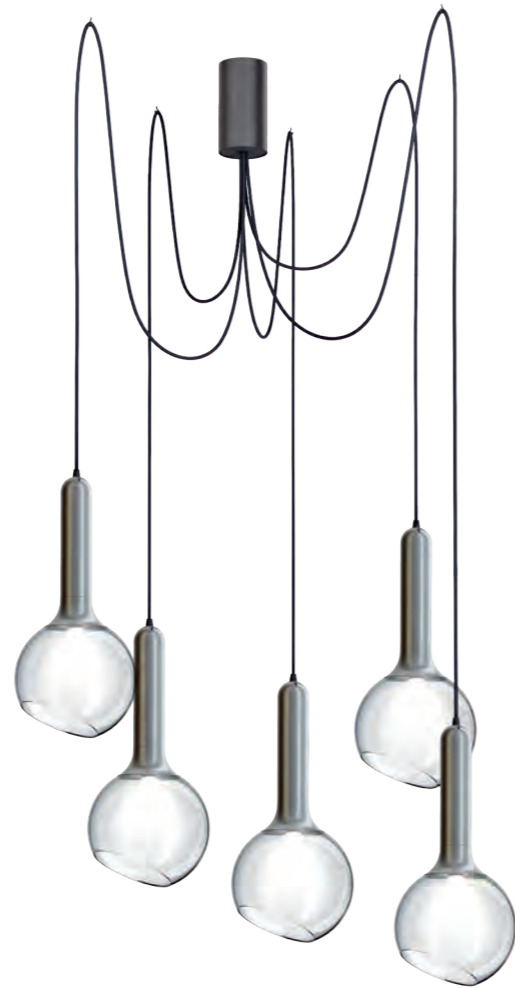

Hotel Corales Resort by Clickon studio