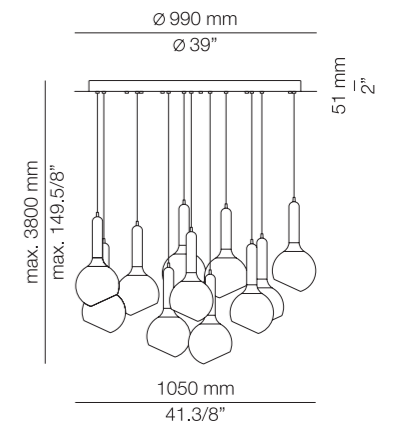

Ximo Roca Diseño

298

LUCK

(ENG) A bell-shaped metal structure that holds a transparent crystal globe with a crosscut in the base, similar to an upside down fish bowl. (ESP) Pantalla metálica en forma de campanilla que culmina con un original globo de cristal transparente con un corte en diagonal, similar al de una pecera invertida.

Suspension

300

Luck

299 / Space Furniture SP01 by @veronica_jeali 300 / Hotel Atenea Mar by @carlesgrauches.interiors

LINEAR CANOPY

LUCK L73.3

LUCK L92.4

LUCK L165.6

LUCK R40.3

LUCK R70.7

LUCK R100.11

LUCK

T-2443

LED up to 20W
G40 / Medium Base / 120V
Dimmable when using dimmable lamps

Finishes

- 26 BLK
- 37 NI