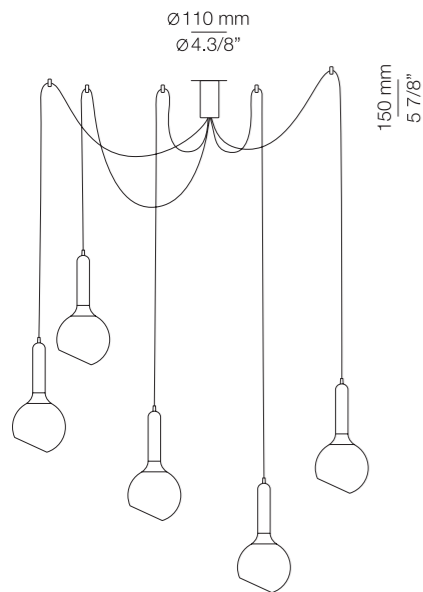

LUCK M5

Hotel Corales Resort by Clickon studio