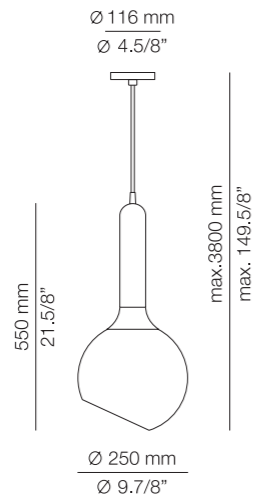

LUCK

T-2443

LED up to 20W
G40 / Medium Base / 120V
Dimmable when using dimmable lamps

Finishes

- 26 BLK
- 37 NI

Additional

We offer custom finishes, sizes,
and alternate lamping for projects.

Photographs may show non-standard products.