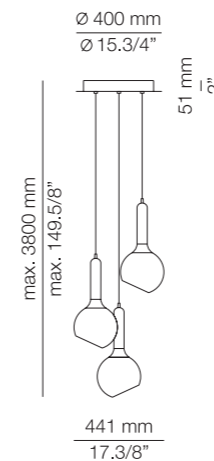

LINEAR CANOPY

LUCK R40.3