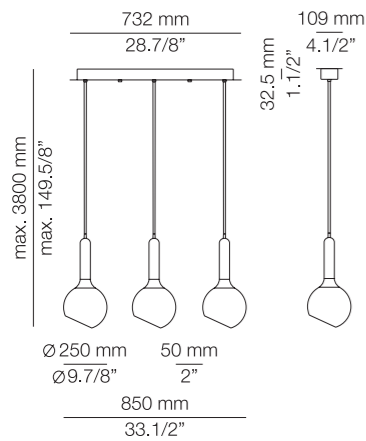

Suspension

300

Luck

299 / Space Furniture SP01 by @veronica_jeali 300 / Hotel Atenea Mar by @carlesgrauches.interiors

LINEAR CANOPY

LUCK L73.3

LUCK L92.4

LUCK L165.6