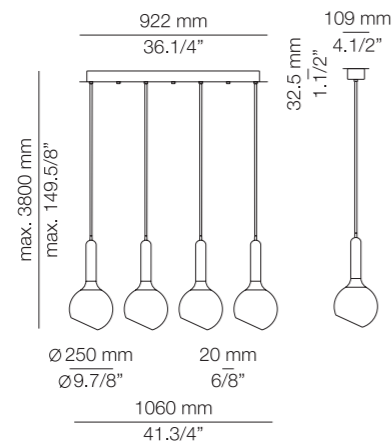

Suspension

300

Luck

299 / Space Furniture SP01 by @veronica_jeali 300 / Hotel Atenea Mar by @carlesgrauches.interiors

LINEAR CANOPY

LUCK L73.3

LUCK L92.4

LUCK L165.6