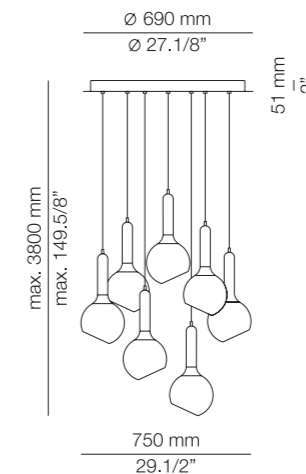

Ximo Roca Diseño

298

LUCK

(ENG) A bell-shaped metal structure that holds a transparent crystal globe with a crosscut in the base, similar to an upside down fish bowl. (ESP) Pantalla metálica en forma de campanilla que culmina con un original globo de cristal transparente con un corte en diagonal, similar al de una pecera invertida.

Suspension

300

Luck

299 / Space Furniture SP01 by @veronica_jeali 300 / Hotel Atenea Mar by @carlesgrauches.interiors

LINEAR CANOPY

LUCK L73.3

LUCK L92.4

LUCK L165.6

LUCK R40.3

LUCK R70.7

LUCK R100.11

LUCK

T-2443

LED up to 20W
G40 / Medium Base / 120V
Dimmable when using dimmable lamps

Finishes

- 26 BLK
- 37 NI