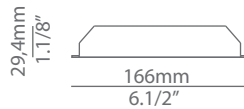

FLOW

T-3736C

suspension

Date	Type
Project	
Location	
Model #	Quantity
Specifier	

Ordering information

Code	Lamp	Finish body
■ T-3736R	LED 6,1W (2700K / Ang 120° / >80 CRI / 350mA) 100V - 240V (included) Typ* 665 lumens	<table border="0"> <tr> <td>■ 26 BLK</td> <td>Black</td> </tr> <tr> <td>■ 61 S GLD</td> <td>Satin Gold</td> </tr> <tr> <td>■ CUSTOM</td> <td></td> </tr> </table>

Driver	Description
■ 671000038	DRIVER FLOW (Max. 1x6,1W) 100V - 240V Non Dimmable
■ 671000060	DRIVER FLOW (Max. 1x10W) / 230V Dimmable Triac
■ 671000034	DRIVER FLOW (Min. 2x6,1W - Max. 3x6,1W) 230V / Dimmable Triac
■ 671000056	DRIVER DALI FLOW (Min. 1x6,1W - Max. 3x6,1W) 230V / DALI Dimmable Remote driver

SPECIAL REQUIREMENTS

Custom versions

We offer custom plated or RAL finishes. Alternate lamping and sizes available for projects. Consult our offices.

Special instructions