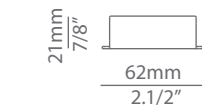

FLOW

T-3736C

suspension

Date	Type
Project	
Location	
Model #	Quantity
Specifier	

Ordering information

Code	Lamp	Finish body
■ T-3736R	LED 6,1W (2700K / Ang 120° / >80 CRI / 350mA) 100V - 240V (included) Typ* 665 lumens	<table border="0"> <tr> <td>■ 26 BLK</td> <td>Black</td> </tr> <tr> <td>■ 61 S GLD</td> <td>Satin Gold</td> </tr> <tr> <td>■ CUSTOM</td> <td></td> </tr> </table>

Driver	Description
■ 671000038	DRIVER FLOW (Max. 1x6,1W) 100V - 240V Non Dimmable
■ 671000060	DRIVER FLOW (Max. 1x10W) / 230V Dimmable Triac
■ 671000034	DRIVER FLOW (Min. 2x6,1W - Max. 3x6,1W) 230V / Dimmable Triac
■ 671000056	DRIVER DALI FLOW (Min. 1x6,1W - Max. 3x6,1W) 230V / DALI Dimmable Remote driver

SPECIAL REQUIREMENTS

Custom versions

We offer custom plated or RAL finishes. Alternate lamping and sizes available for projects. Consult our offices.

Special instructions