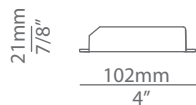

FLOW

T-3736C

suspension

Date	Type
Project	
Location	
Model #	Quantity
Specifier	

Ordering information

Code	Lamp	Finish body
■ T-3736R	LED 6,1W (2700K / Ang 120° / >80 CRI / 350mA) 100V - 240V (included) Typ* 665 lumens	<table border="0"> <tr> <td>■ 26 BLK</td> <td>Black</td> </tr> <tr> <td>■ 61 S GLD</td> <td>Satin Gold</td> </tr> <tr> <td>■ CUSTOM</td> <td></td> </tr> </table>

Driver	Description
■ 671000038	DRIVER FLOW (Max. 1x6,1W) 100V - 240V Non Dimmable
■ 671000060	DRIVER FLOW (Max. 1x10W) / 230V Dimmable Triac
■ 671000034	DRIVER FLOW (Min. 2x6,1W - Max. 3x6,1W) 230V / Dimmable Triac
■ 671000056	DRIVER DALI FLOW (Min. 1x6,1W - Max. 3x6,1W) 230V / DALI Dimmable Remote driver

SPECIAL REQUIREMENTS

Custom versions

We offer custom plated or RAL finishes. Alternate lamping and sizes available for projects. Consult our offices.

Special instructions