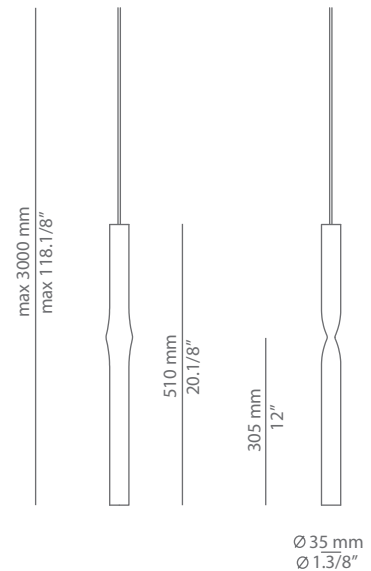

FLOW

T-3736C

suspension

Date	Type
Project	
Location	
Model #	Quantity
Specifier	

Ordering information

Code	Lamp	Finish body
■ T-3736R	LED 6,1W (2700K / Ang 120° / >80 CRI / 350mA) 100V - 240V (included) Typ* 665 lumens	<table border="0"> <tr> <td>■ 26 BLK</td> <td>Black</td> </tr> <tr> <td>■ 61 S GLD</td> <td>Satin Gold</td> </tr> <tr> <td>■ CUSTOM</td> <td></td> </tr> </table>

Driver	Description
■ 671000038	DRIVER FLOW (Max. 1x6,1W) 100V - 240V Non Dimmable
■ 671000060	DRIVER FLOW (Max. 1x10W) / 230V Dimmable Triac
■ 671000034	DRIVER FLOW (Min. 2x6,1W - Max. 3x6,1W) 230V / Dimmable Triac
■ 671000056	DRIVER DALI FLOW (Min. 1x6,1W - Max. 3x6,1W) 230V / DALI Dimmable Remote driver

SPECIAL REQUIREMENTS

Custom versions

We offer custom plated or RAL finishes. Alternate lamping and sizes available for projects. Consult our offices.

Special instructions