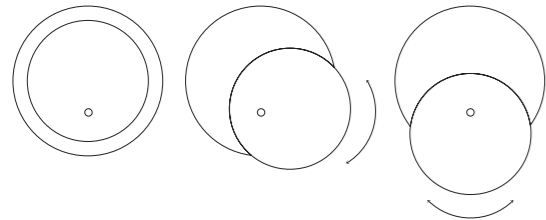

Contract option

Wall light with laser cut signage

Additional

We offer custom finishes, sizes,
and alternate lamping for projects.
Contract option minimum quantity required.

Photographs may show non-standard products.