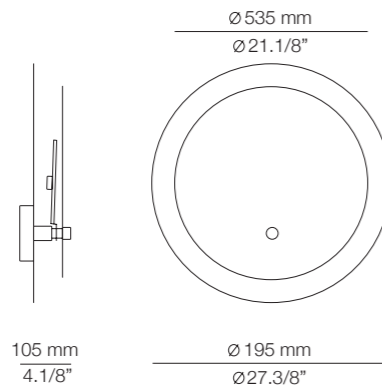

LED 20W
(2700K / Ang.120° / >80CRI)
120V / Typ* 2100 lumens
Dimmable Triac

Finish

○ 74 WH

A-3701

LED 2x20W
(2700K /Ang 120° / >80 CRI)
120V / Typ* 2x2100 lumens
Dimmable Triac

Finish

○ 74 WH

Contract option