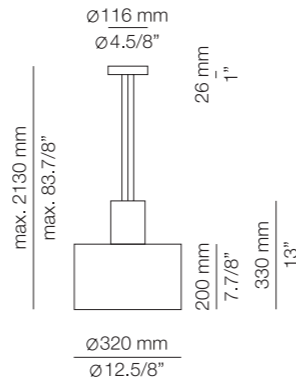

T-3905P

LED up to 20W
Medium base / 120V
Dimmable when
using dim. Lamps
White pearl translucent
polyester shade