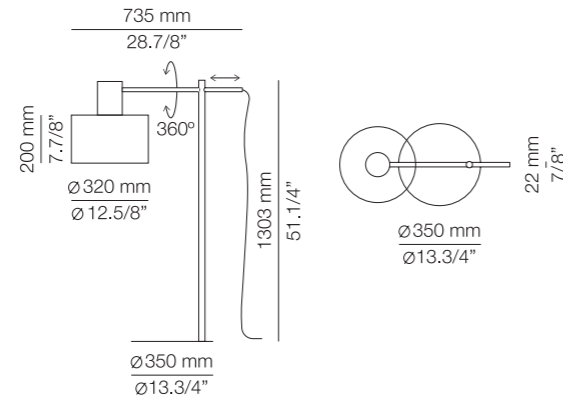

p-3908P

LED up to 20W
Medium base / 120V
On/Off cord switch
White pearl translucent polyester shade