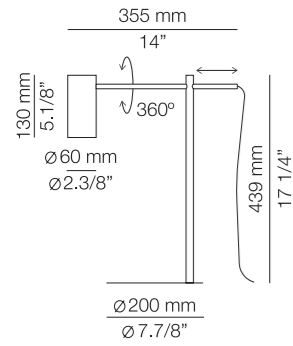

CYLS

M-3907

LED up to 10W
Candelabra base / 120V
On/Off cord switch

Additional

We offer custom finishes, sizes, and alternate lamping for projects.

Photographs may show non-standard products.

A-3900

LED up to 10W
Candelabra base / 120V
Dimmable when using dim. Lamps
Non-adjustable