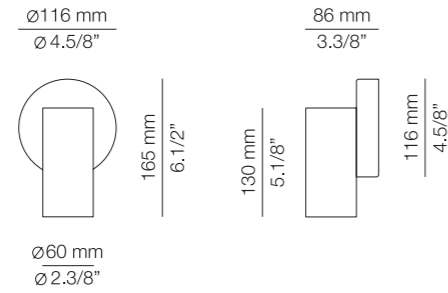

CYLS

M-3907

LED up to 10W
Candelabra base / 120V
On/Off cord switch

Additional

We offer custom finishes, sizes, and alternate lamping for projects.

Photographs may show non-standard products.

A-3900

LED up to 10W
Candelabra base / 120V
Dimmable when using dim. Lamps
Non-adjustable