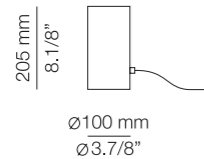

Additional

We offer custom finishes, sizes, and alternate lamping for projects.

Photographs may show non-standard products.

M-3906

LED up to 20W
Medium base / 120V
On/Off cord switch

Additional

We offer custom finishes, sizes, and alternate lamping for projects.