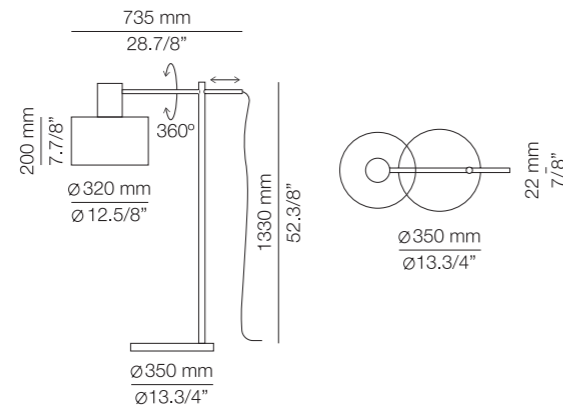

p-3908MP

LED up to 20W
Medium base / 120V
On/Off cord switch
White pearl translucent polyester shade and marble base

Finish

- 26 BLK
- 55 BG

Additional

We offer custom finishes, sizes, and alternate lamping for projects.