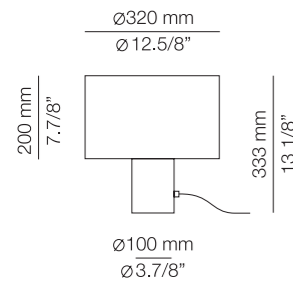

M-3906P

LED up to 20W
Medium base / 120V
On/Off cord switch
White pearl translucent polyester shade

Additional

We offer custom finishes, sizes, and alternate lamping for projects.

Photographs may show non-standard products.

M-3906

LED up to 20W
Medium base / 120V
On/Off cord switch

Additional

We offer custom finishes, sizes, and alternate lamping for projects.

Photographs may show non-standard products.