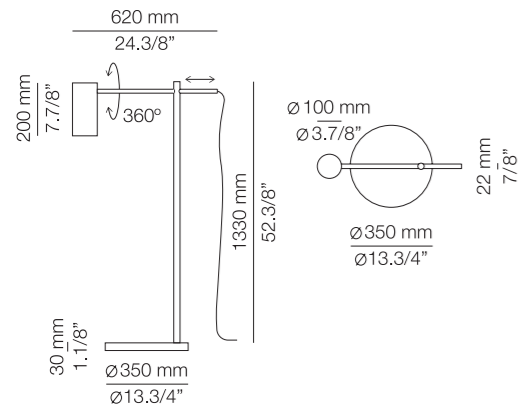

CYLS

p-3908

LED up to 20W
Medium base / 120V
On/Off cord switch

p-3908P

LED up to 20W
Medium base / 120V
On/Off cord switch
White pearl translucent polyester shade

p-3908M

LED up to 20W
Medium base / 120V
On/Off cord switch
Marble base