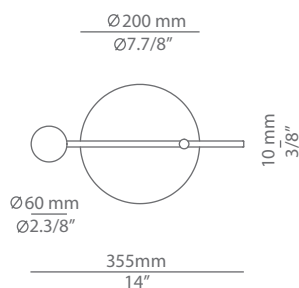

CYLS

M-3907

table lamp

| | |
|-----------|----------|
| Date | Type |
| Project | |
| Location | |
| Model # | Quantity |
| Specifier | |

Description

Minimal metallic table lamp with cylindrical head. Adjustable reading arm with horizontal movement and 360° rotation. On/Off cord switch.

Pictures above might not show the specified dimensions or material. They are for illustration purposes only.

Ordering information

| Product Code | Lamp | Finish body |
|--------------|---|---|
| M-3907 | LED up to 10W (bulb not included) Candelabra base / 120V On/Off cord switch | <ul style="list-style-type: none"> 26 BLK Black 55 BG Beige CUSTOM |