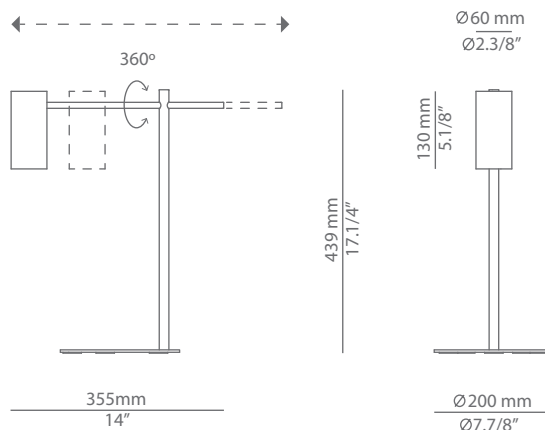

CYLS

M-3907

table lamp

| | |
|-----------|----------|
| Date | Type |
| Project | |
| Location | |
| Model # | Quantity |
| Specifier | |

Description

Minimal metallic table lamp with cylindrical head. Adjustable reading arm with horizontal movement and 360° rotation. On/Off cord switch.

Pictures above might not show the specified dimensions or material. They are for illustration purposes only.

Ordering information

| Product Code | Lamp | Finish body |
|--------------|---|---|
| M-3907 | LED up to 10W (bulb not included) Candelabra base / 120V On/Off cord switch | <ul style="list-style-type: none"> 26 BLK Black 55 BG Beige CUSTOM |