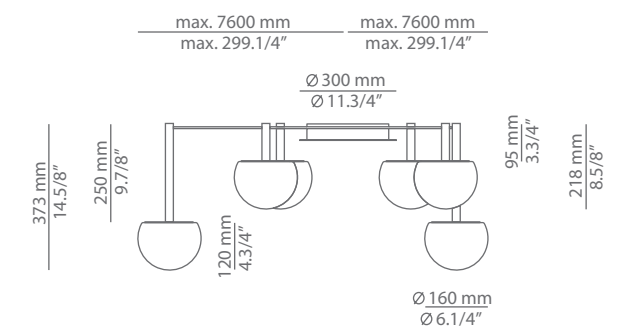

Code	Composition includes
R30.4S2M circ composition	1 round canopy 113815263 4 units of t-3820C 2 units of t-3821C 2 drivers 671000036 / Dimmable Triac

Finish canopy
26 BLK Black
Finish body
26 BLK Black   CUSTOM