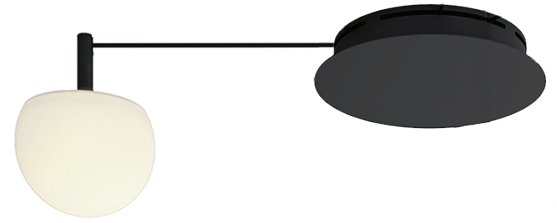

CIRC

t-3820S
ceiling light

Date	Type
Project	
Location	
Model #	Quantity
Specifier	

Description

Metallic ceiling light providing direct and indirect light. Shade is made of a satinated glass. Each shade can be mounted at the desired position by adjusting length and direction of the electrical wire. There is the possibility to create different compositions joining more than one shade.

Pictures above might not show the specified dimensions or material. They are for illustration purposes only.

Ordering information

Code	Lamp	Canopy	Finish body
■ t-3820S	LED 6.1W (included) (2700K / Ang 120° / >90 CRI / 350mA) 120V / Typ* 565 lumens / Dimmable Triac Glass shade	26 BLK Black	■ 26 BLK Black ■ CUSTOM

Product includes

Code	Description
113815263	1 round canopy R30
t-3820C	1 Circ ceiling light
671000051	1 driver / Dimmable Triac

SPECIAL REQUIREMENTS

Custom finishes and versions

Alternate lamping, versions and finishes available for projects. Consult our offices.

Special instructions

CIRC

t-3821S
ceiling light

Date	Type
Project	
Location	
Model #	Quantity
Specifier	

Description

Metallic ceiling light providing direct and indirect light. Shade is made of a satinated glass. Each shade can be mounted at the desired position by adjusting length and direction of the electrical wire. There is the possibility to create different compositions joining more than one shade.