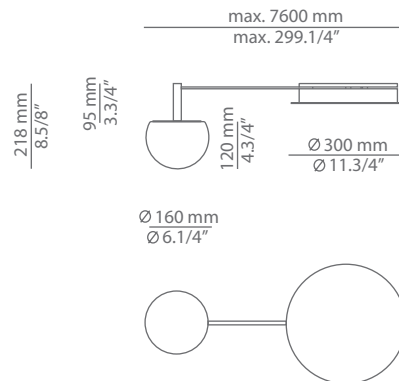

SPECIAL REQUIREMENTS

Custom finishes and versions

Alternate lamping, versions and finishes available for projects. Consult our offices.

Special instructions