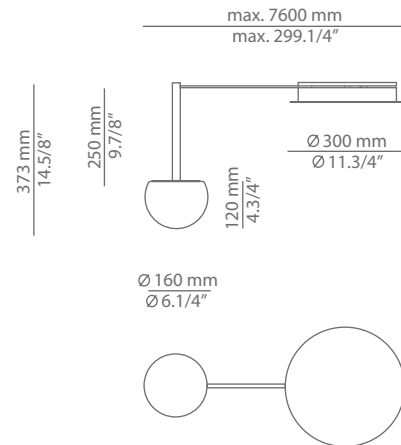

SPECIAL REQUIREMENTS

Custom finishes and versions

Alternate lamping, versions and finishes available for projects. Consult our offices.

Special instructions