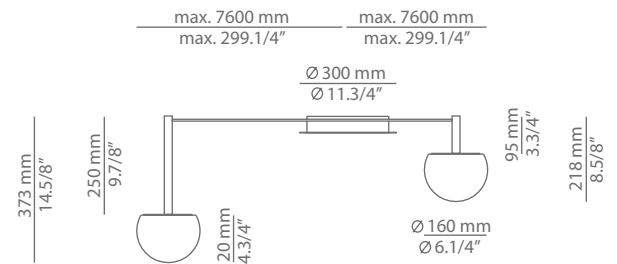

CIRC

t-3820S / t-3821S

ceiling light

Date	Type
Project	
Location	
Model #	Quantity
Specifier	

Many possible configurations with t-3820S and t-3821S

Code	Composition includes
R30.1S1M circ composition	1 round canopy 113815263 1 unit of t-3820C 1 unit of t-3821C 1 driver 671000036 / Dimmable Triac

Finish canopy
26 BLK Black
Finish body
26 BLK Black   CUSTOM