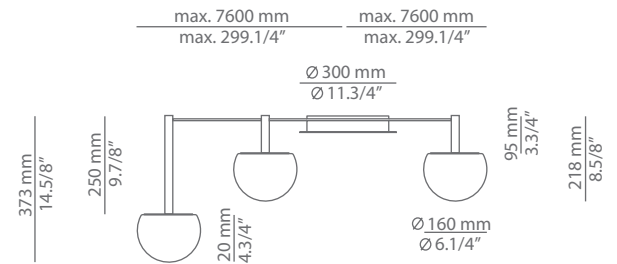

Code	Composition includes
R30.2S1M circ composition	1 round canopy 113815263 2 units of t-3820C 1 unit of t-3821C 1 driver 671000036 / Dimmable Triac

Finish canopy
26 BLK Black
Finish body
26 BLK Black   CUSTOM