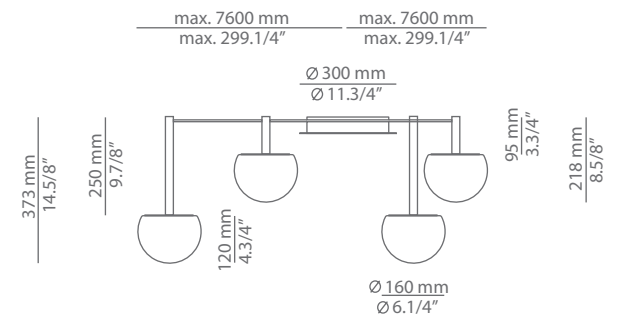

Code	Composition includes
R30.2S2M circ composition	1 round canopy 113815263 2 units of t-3820C 2 units of t-3821C 2 drivers 671000036 / Dimmable Triac

Finish canopy
26 BLK Black
Finish body
26 BLK Black   CUSTOM