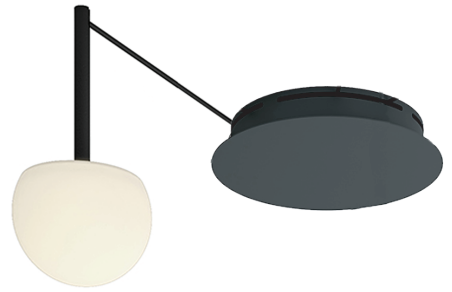

CIRC

t-3820S
ceiling light

Date	Type
Project	
Location	
Model #	Quantity
Specifier	

Description

Metallic ceiling light providing direct and indirect light. Shade is made of a satinated glass. Each shade can be mounted at the desired position by adjusting length and direction of the electrical wire. There is the possibility to create different compositions joining more than one shade.

Pictures above might not show the specified dimensions or material. They are for illustration purposes only.

Ordering information

Code	Lamp	Canopy	Finish body
■ t-3820S	LED 6.1W (included) (2700K / Ang 120° / >90 CRI / 350mA) 120V / Typ* 565 lumens / Dimmable Triac Glass shade	26 BLK Black	■ 26 BLK Black ■ CUSTOM

Special instructions

CIRC

t-3821S
ceiling light

Date	Type
Project	
Location	
Model #	Quantity
Specifier	

Description

Metallic ceiling light providing direct and indirect light. Shade is made of a satinated glass. Each shade can be mounted at the desired position by adjusting length and direction of the electrical wire. There is the possibility to create different compositions joining more than one shade.

Pictures above might not show the specified dimensions or material. They are for illustration purposes only.

Ordering information

Code	Lamp	Canopy	Finish body
■ t-3821S	LED 6.1W (included) (2700K / Ang 120° / >90 CRI / 350mA) 120V / Typ* 565 lumens / Dimmable Triac Glass shade	26 BLK Black	■ 26 BLK Black ■ CUSTOM