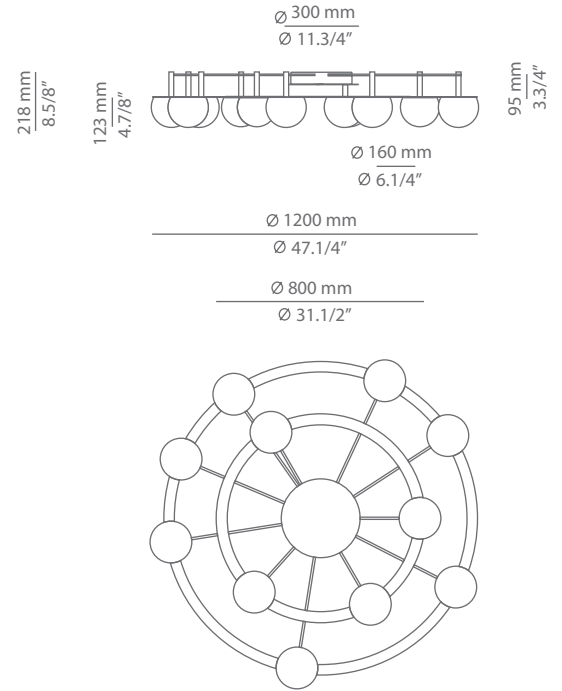

CIRC

t-3810 / t-3811 / T-3815 / T-3816

ceiling light / suspension lamp

Date	Type
Project	
Location	
Model #	Quantity
Specifier	

Many possible configurations with t-3810 and T-3816 / t-3811 and T-3815

See CIRC t-3810A / t-3811A spec sheet for combinations with acoustic panels.

See CIRC T-3815 / T-3816 spec sheet for combinations with suspensions.

Code	Composition includes
■ R30.1SF1MF circ ceiling light	1 round canopy 113815263 1 unit of t-3810 1 unit of t-3811 5 drivers 671000036 / Dimmable Triac

Finish canopy	
■ 26 BLK	Black
Finish body	
■ 26 BLK	Black
■ 61 S GLD	Satin Gold
■ CUSTOM