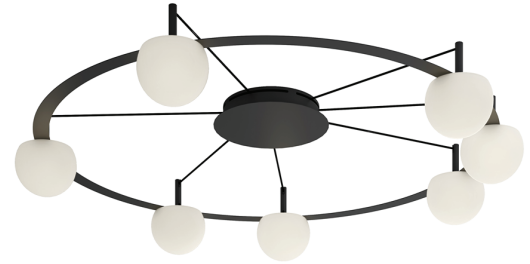

CIRC

t-3810S

ceiling light

Date	Type
Project	
Location	
Model #	Quantity
Specifier	

Description

Metallic ceiling light providing direct and indirect light. Shade is made of a satinated glass. Adjustable height. Possibility to create different compositions.

Pictures above might not show the specified dimensions or material. They are for illustration purposes only.

Ordering information

Code	Lamp	Canopy	Finish ring
■ t-3810S	LED 4x6.1W (led included) (2700K / Ang 120° / >90 CRI / 350mA) / 120V / Typ* 4x565 lumens Dimmable Triac / Glass shade	26 BLK Black	<ul style="list-style-type: none"> ■ 26 BLK Black ■ 61 S GLD Satin Gold ■ CUSTOM

Date	Type
Project	
Location	
Model #	Quantity
Specifier	

Description

Metallic ceiling light providing direct and indirect light. Shade is made of a satinated glass. Adjustable height. Possibility to create different compositions.

Pictures above might not show the specified dimensions or material. They are for illustration purposes only.

Ordering information

Code	Lamp	Canopy	Finish ring
■ t-3811S	LED 7x6.1W (led included) (2700K / Ang 120° / >90 CRI / 350mA) / 120V / Typ* 7x565 lumens Dimmable Triac / Glass shade	26 BLK Black	■ 26 BLK Black ■ 61 S GLD Satin Gold ■ CUSTOM