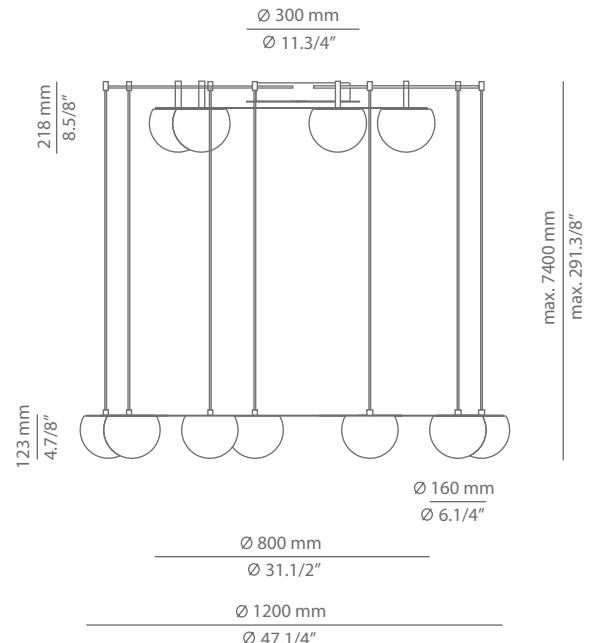

Code	Composition includes
■ R30.1SF1MP circ composition	1 round canopy 113815263 1 unit of t-3810 1 unit of T-3816 5 drivers 671000036

Finish canopy	
■ 26 BLK	Black
Finish body	
■ 26 BLK	Black
■ 61 S GLD	Satin Gold
■ CUSTOM