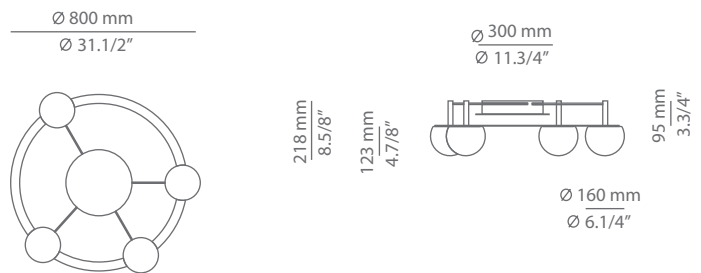

SPECIAL REQUIREMENTS

Custom versions

We offer custom plated or RAL finishes. Alternate lamping and sizes available for projects. Consult our offices.

Special instructions

ESTILUZ Inc. USA & CANADA
330 West 38th St. Suite 710
New York, NY 10018 USA
T+1 (646) 454 - 1285
F+1 (646) 454 - 1799

info@estiluzusa.com
www.estiluz.com