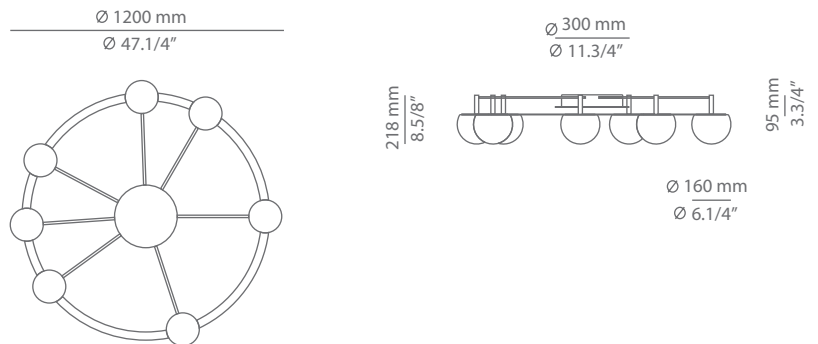

SPECIAL REQUIREMENTS

Custom versions

We offer custom plated or RAL finishes. Alternate lamping and sizes available for projects. Consult our offices.

Special instructions

ESTILUZ Inc. USA & CANADA
330 West 38th St. Suite 710
New York, NY 10018 USA
T+1 (646) 454 - 1285
F+1 (646) 454 - 1799

info@estiluzusa.com
www.estiluz.com