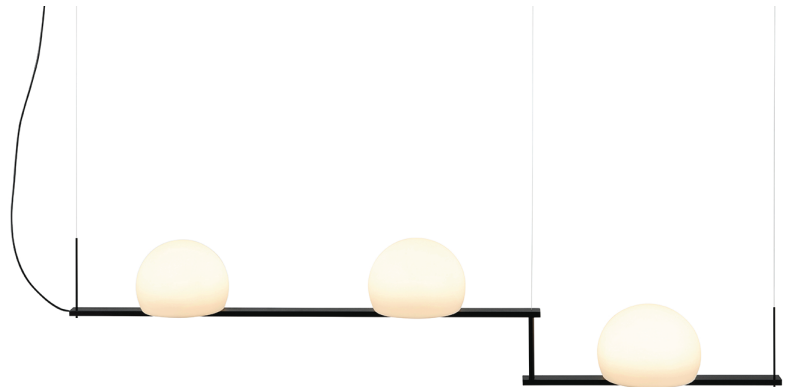

CIRC T-3716

suspension lamp

Date	Type
Project	
Location	
Model #	Quantity
Specifier	

Description

Metallic suspension lamp providing direct and indirect light.
Adjustable height and glass shade.
Articulated arm with lateral swing up to 90° in the moment of installation.

Pictures above might not show the specified dimensions or material. They are for illustration purposes only.

Ordering information

Product Code	Lamp	Finish
T-3716	LED 3x6,1W (2700K / Ang 120° / >80 CRI / 350mA) 100V - 240V (included) / Typ* 3x665 lumens Dimmable Triac Glass shade	26 BLK Black 61 S GLD Satin Gold CUSTOM