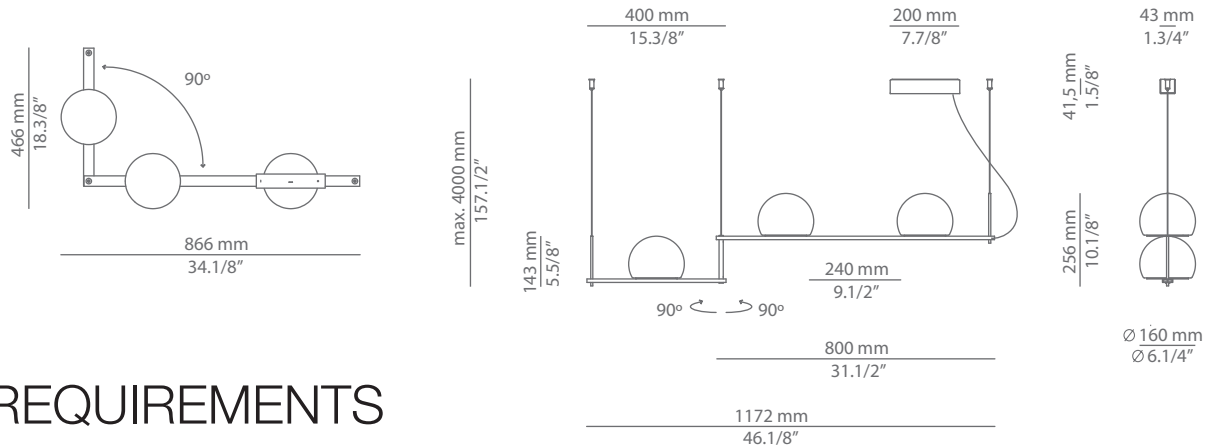

CIRC T-3716

suspension lamp

Date	Type
Project	
Location	
Model #	Quantity
Specifier	

Description

Metallic suspension lamp providing direct and indirect light.
Adjustable height and glass shade.
Articulated arm with lateral swing up to 90° in the moment of installation.

Pictures above might not show the specified dimensions or material. They are for illustration purposes only.

Ordering information

Product Code	Lamp	Finish
T-3716	LED 3x6,1W (2700K / Ang 120° / >80 CRI / 350mA) 100V - 240V (included) / Typ* 3x665 lumens Dimmable Triac Glass shade	26 BLK Black 61 S GLD Satin Gold CUSTOM