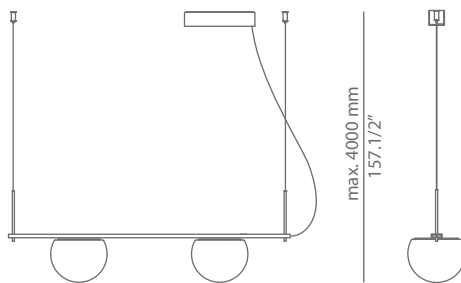

Lamp facing down