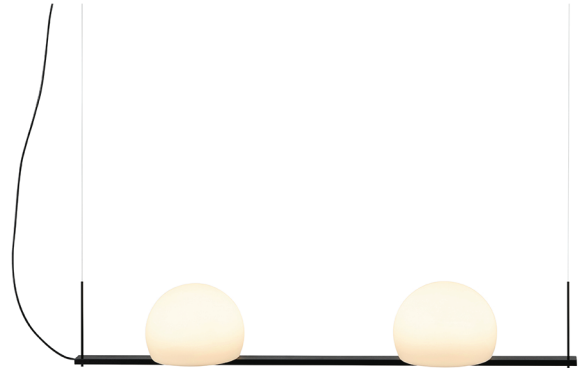

CIRC T-3715

suspension lamp

Date	Type
Project	
Location	
Model #	Quantity
Specifier	

Description

Metallic suspension lamp providing direct and indirect light. Adjustable height and glass shade. The lamp can be mounted facing up or facing down.

Pictures above might not show the specified dimensions or material. They are for illustration purposes only.

Ordering information

Product Code	Lamp	Finish						
T-3715	LED 2x6,1W (2700K / Ang 120° / >80 CRI / 350mA) 100V - 240V (included) / Typ* 2x665 lumens Dimmable Triac / Glass shade	<table border="0"> <tr> <td>26 BLK</td> <td>Black</td> </tr> <tr> <td>61 S GLD</td> <td>Satin Gold</td> </tr> <tr> <td>CUSTOM</td> <td></td> </tr> </table>	26 BLK	Black	61 S GLD	Satin Gold	CUSTOM	
26 BLK	Black							
61 S GLD	Satin Gold							
CUSTOM								