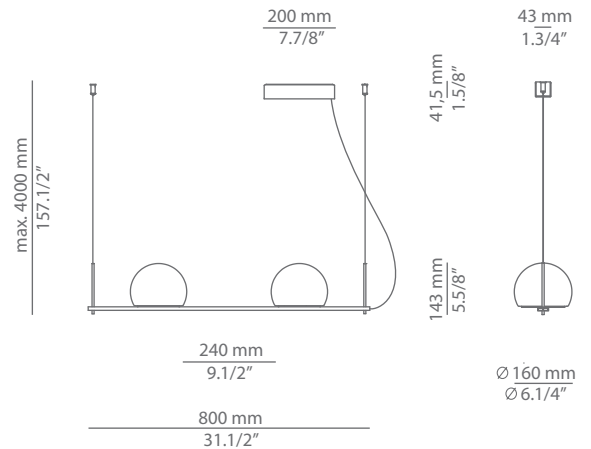

Lamp facing up

SPECIAL REQUIREMENTS

Custom finishes and versions

Alternate lamping, versions and finishes available for projects. Consult our offices.

Special instructions