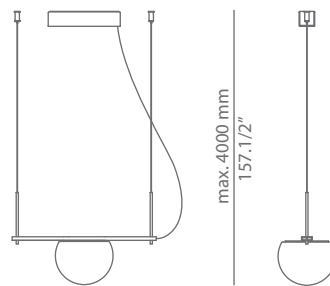

Lamp facing down