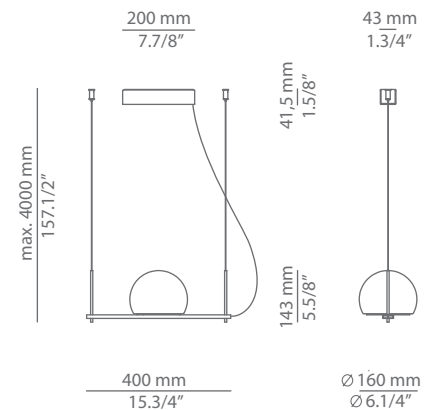

Lamp facing up

SPECIAL REQUIREMENTS

Custom finishes and versions

Alternate lamping, versions and finishes available for projects. Consult our offices.

Special instructions