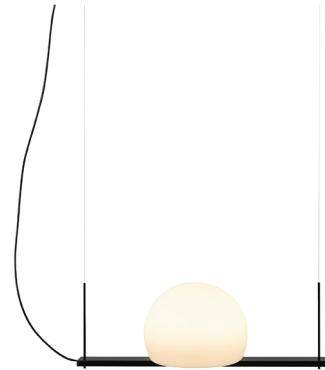

# CIRC T-3714

### Description

Metallic suspension lamp providing direct and indirect light.  
Adjustable height and glass shade.  
The lamp can be mounted facing up or facing down.

Pictures above might not show the specified dimensions or material. They are for illustration purposes only.

### Ordering information

Product Code	Lamp	Finish						
■ T-3714	LED 6,1W (2700K / Ang 120° / >80 CRI / 350mA) <span style="color: green;">▶ A</span> 100V - 240V (included) / Typ* 665 lumens Non dimmable Glass shade	<table border="0"> <tr> <td>■ 26 BLK</td> <td>Black</td> </tr> <tr> <td>■ 61 S GLD</td> <td>Satin Gold</td> </tr> <tr> <td>■ CUSTOM</td> <td></td> </tr> </table>	■ 26 BLK	Black	■ 61 S GLD	Satin Gold	■ CUSTOM	
■ 26 BLK	Black							
■ 61 S GLD	Satin Gold							
■ CUSTOM								

#### Lamp facing down