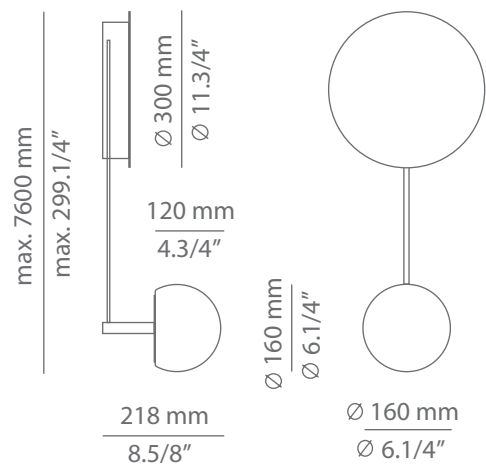

SPECIAL REQUIREMENTS

Custom finishes and versions

Alternate lamping, versions and finishes available for projects. Consult our offices.

Special instructions