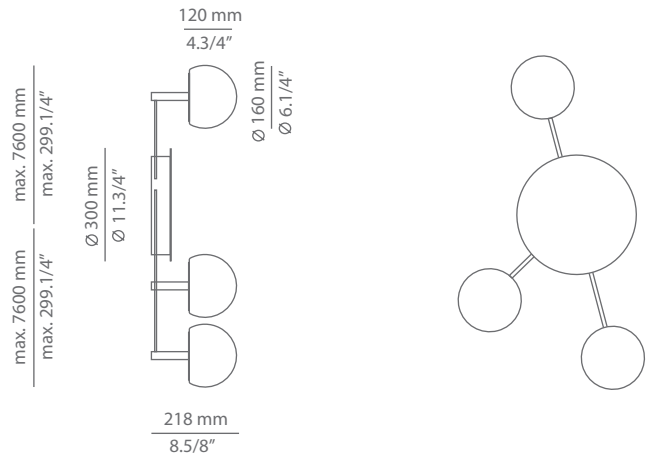

CIRC

A-3830S
wall light

Date	Type
Project	
Location	
Model #	Quantity
Specifier	

Standard compositions with A-3830C, other compositions available. Consult our offices.

Code	Composition includes
■ R30.3S circ wall light	1 round canopy 113815263 3 units of A-3830C 1 driver 671000036 / Dimmable Triac <table border="1"> <thead> <tr> <th colspan="2">Canopy</th> <th colspan="2">Finish</th> </tr> </thead> <tbody> <tr> <td>26 BLK</td> <td>Black</td> <td>■ 26 BLK</td> <td>Black</td> </tr> <tr> <td></td> <td></td> <td>■ CUSTOM</td> <td></td> </tr> </tbody> </table>