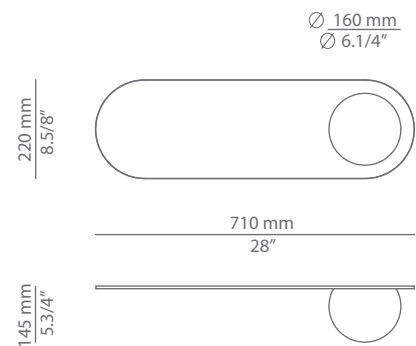

Special instructions

ESTILUZ, S.A.
Carretera d'Ogassa, s/n
17860 Sant Joan de les Abadesses
T+34 972 720 125
F+34 972 720 796

estiluz@estiluz.com
www.estiluz.com