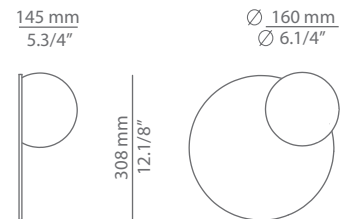

SPECIAL REQUIREMENTS

Custom finishes and versions

Alternate lamping, versions and finishes available for projects. Consult our offices.

Special instructions