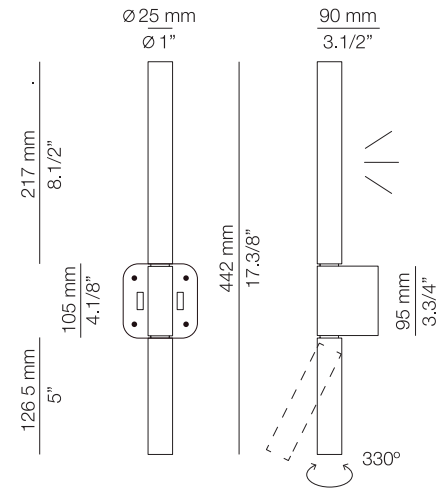

Ximo Roca Diseño

264

CANUT

(ENG) One adjustable reading light allows one to read without disturbing your sleeping partner. The other vertically mounted tube offers indirect light.

(ESP) Un brazo orientable proyecta la luz permitiendo una lectura agradable y sin molestar. La pantalla vertical ofrece iluminación indirecta.

CANUT

A-3571

LED 3W
(2700K / Ang.50° / >90 CRI / 24V)
120V / Typ* 300 lumens
Non Dimmable
On/Off switch on the backplate

+

LED 1W
(3000K / Ang.120° / >80 CRI / 350mA)
120V / Typ* 145 lumens
Non Dimmable
On/Off switch on the backplate