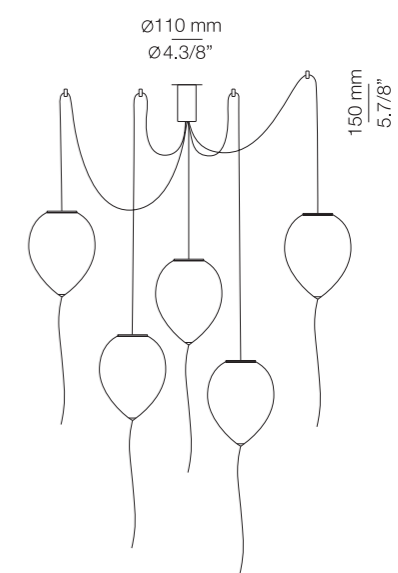

ROUND CANOPY

BALLOON R40.3

BALLOON R70.6

BALLOON R100.9

BALLOON M5

(ENG) A childhood memory is happily recalled in this charming lamp. Appearing to float effortlessly off the wall or from the ceiling. The shade of translucent, satinated polyethylene provides a uniform glowing light. (ESP) Esta encantadora lámpara parece flotar sin esfuerzo en el techo o la pared, evocando recuerdos de una infancia feliz. Su pantalla de polietileno satinado translúcido proporciona una luz intensa y uniforme.

BALLOON

A-3050

LED up to 20W
Medium Base / 120V
On/Off pull cord switch
Dimmable when using dimmable lamps

Finish

○ 74 WH

t-3052

LED up to 20W
Medium Base / 120V
Dimmable when using dimmable lamps

Finish

○ 74 WH

T-3055

LED up to 20W
Medium Base / 120V
Dimmable when using dimmable lamps

Finish

○ 74 WH

Additional

We offer custom finishes, sizes, and alternate lamping for projects.

Photographs may show non-standard products.