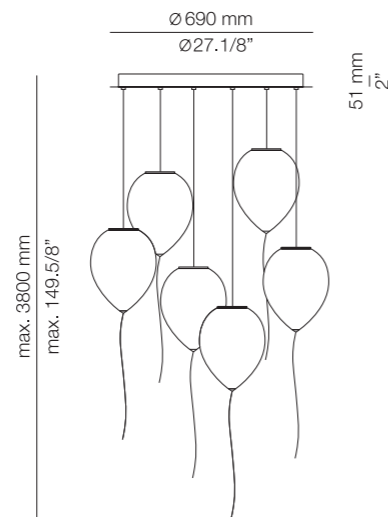

ROUND CANOPY

BALLOON R40.3

BALLOON R70.6

BALLOON R100.9

BALLOON M5

(ENG) A childhood memory is happily recalled in this charming lamp. Appearing to float effortlessly off the wall or from the ceiling. The shade of translucent, satinated polyethylene provides a uniform glowing light. (ESP) Esta encantadora lámpara parece flotar sin esfuerzo en el techo o la pared, evocando recuerdos de una infancia feliz. Su pantalla de polietileno satinado translúcido proporciona una luz intensa y uniforme.

BALLOON

A-3050

LED up to 20W
Medium Base / 120V
On/Off pull cord switch
Dimmable when using dimmable lamps

Finish

○ 74 WH

t-3052

LED up to 20W
Medium Base / 120V
Dimmable when using dimmable lamps

Finish

○ 74 WH

T-3055

LED up to 20W
Medium Base / 120V
Dimmable when using dimmable lamps

Finish

○ 74 WH

Additional

We offer custom finishes, sizes, and alternate lamping for projects.

Photographs may show non-standard products.