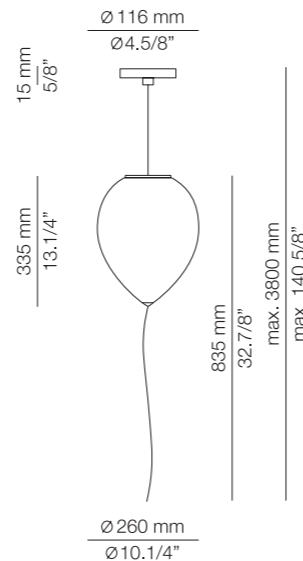

ROUND CANOPY

BALLOON R40.3

BALLOON R70.6

BALLOON R100.9

BALLOON M5

(ENG) A childhood memory is happily recalled in this charming lamp. Appearing to float effortlessly off the wall or from the ceiling. The shade of translucent, satinated polyethylene provides a uniform glowing light. (ESP) Esta encantadora lámpara parece flotar sin esfuerzo en el techo o la pared, evocando recuerdos de una infancia feliz. Su pantalla de polietileno satinado translúcido proporciona una luz intensa y uniforme.

BALLOON

A-3050

LED up to 20W
Medium Base / 120V
On/Off pull cord switch
Dimmable when using dimmable lamps

Finish

○ 74 WH

t-3052

LED up to 20W
Medium Base / 120V
Dimmable when using dimmable lamps

Finish

○ 74 WH

T-3055

LED up to 20W
Medium Base / 120V
Dimmable when using dimmable lamps

Finish

○ 74 WH

Additional

We offer custom finishes, sizes, and alternate lamping for projects.

Photographs may show non-standard products.