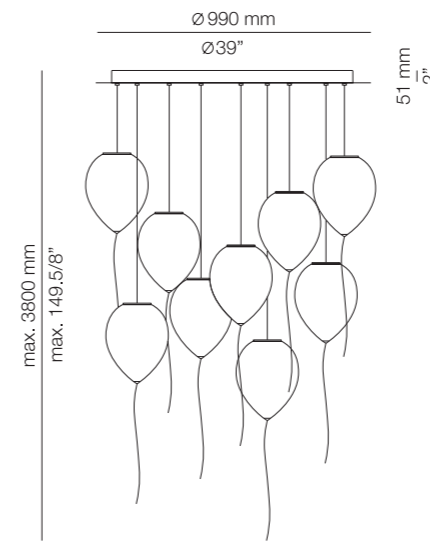

ROUND CANOPY

BALLOON R40.3

BALLOON R70.6

BALLOON R100.9

BALLOON M5

(ENG) A childhood memory is happily recalled in this charming lamp. Appearing to float effortlessly off the wall or from the ceiling. The shade of translucent, satinated polyethylene provides a uniform glowing light. (ESP) Esta encantadora lámpara parece flotar sin esfuerzo en el techo o la pared, evocando recuerdos de una infancia feliz. Su pantalla de polietileno satinado translúcido proporciona una luz intensa y uniforme.

BALLOON

A-3050

LED up to 20W
Medium Base / 120V
On/Off pull cord switch
Dimmable when using dimmable lamps

Finish

○ 74 WH

t-3052

LED up to 20W
Medium Base / 120V
Dimmable when using dimmable lamps

Finish

○ 74 WH

T-3055

LED up to 20W
Medium Base / 120V
Dimmable when using dimmable lamps

Finish

○ 74 WH

Additional

We offer custom finishes, sizes, and alternate lamping for projects.

Photographs may show non-standard products.