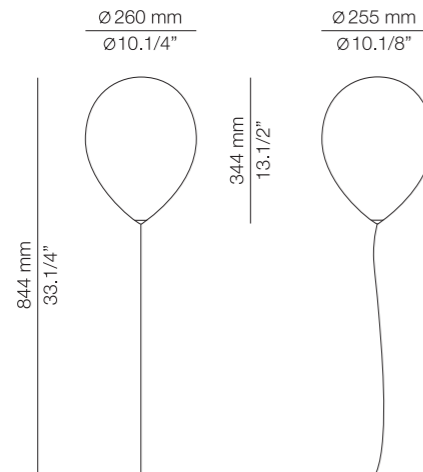

ROUND CANOPY

BALLOON R40.3

BALLOON R70.6

BALLOON R100.9

BALLOON M5

(ENG) A childhood memory is happily recalled in this charming lamp. Appearing to float effortlessly off the wall or from the ceiling. The shade of translucent, satinated polyethylene provides a uniform glowing light. (ESP) Esta encantadora lámpara parece flotar sin esfuerzo en el techo o la pared, evocando recuerdos de una infancia feliz. Su pantalla de polietileno satinado translúcido proporciona una luz intensa y uniforme.

BALLOON

A-3050

LED up to 20W
Medium Base / 120V
On/Off pull cord switch
Dimmable when using dimmable lamps

Finish

○ 74 WH

t-3052

LED up to 20W
Medium Base / 120V
Dimmable when using dimmable lamps

Finish

○ 74 WH

T-3055

LED up to 20W
Medium Base / 120V
Dimmable when using dimmable lamps

Finish

○ 74 WH

Additional

We offer custom finishes, sizes, and alternate lamping for projects.

Photographs may show non-standard products.