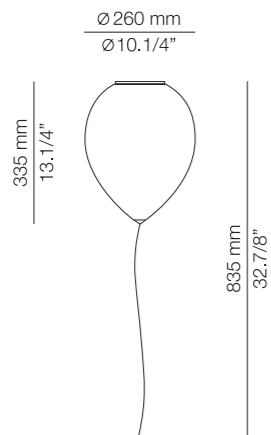

ROUND CANOPY

BALLOON R40.3

BALLOON R70.6

BALLOON R100.9

BALLOON M5

(ENG) A childhood memory is happily recalled in this charming lamp. Appearing to float effortlessly off the wall or from the ceiling. The shade of translucent, satinated polyethylene provides a uniform glowing light. (ESP) Esta encantadora lámpara parece flotar sin esfuerzo en el techo o la pared, evocando recuerdos de una infancia feliz. Su pantalla de polietileno satinado translúcido proporciona una luz intensa y uniforme.

BALLOON

A-3050

LED up to 20W
Medium Base / 120V
On/Off pull cord switch
Dimmable when using dimmable lamps

Finish

○ 74 WH

t-3052

LED up to 20W
Medium Base / 120V
Dimmable when using dimmable lamps

Finish

○ 74 WH

T-3055

LED up to 20W
Medium Base / 120V
Dimmable when using dimmable lamps

Finish

○ 74 WH

Additional

We offer custom finishes, sizes, and alternate lamping for projects.

Photographs may show non-standard products.