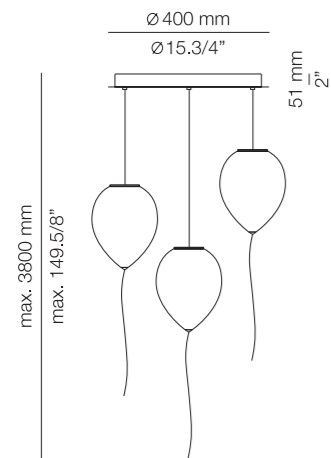

ROUND CANOPY

BALLOON R40.3

BALLOON R70.6

BALLOON R100.9

BALLOON M5

(ENG) A childhood memory is happily recalled in this charming lamp. Appearing to float effortlessly off the wall or from the ceiling. The shade of translucent, satinated polyethylene provides a uniform glowing light. (ESP) Esta encantadora lámpara parece flotar sin esfuerzo en el techo o la pared, evocando recuerdos de una infancia feliz. Su pantalla de polietileno satinado translúcido proporciona una luz intensa y uniforme.

BALLOON

A-3050

LED up to 20W
Medium Base / 120V
On/Off pull cord switch
Dimmable when using dimmable lamps

Finish

○ 74 WH

t-3052

LED up to 20W
Medium Base / 120V
Dimmable when using dimmable lamps

Finish

○ 74 WH

T-3055

LED up to 20W
Medium Base / 120V
Dimmable when using dimmable lamps

Finish

○ 74 WH

Additional

We offer custom finishes, sizes, and alternate lamping for projects.

Photographs may show non-standard products.