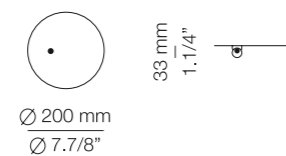

Table accessory