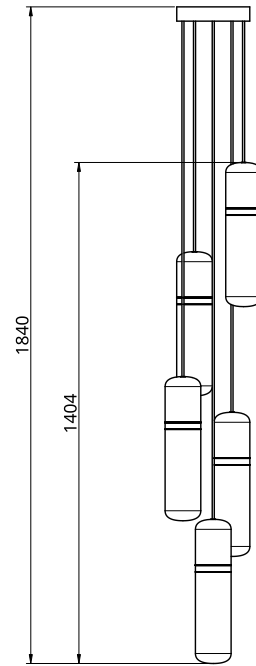

Empty State

S36-03

Product Breakdown A cluster of pendent lights.

Dimensions OD 270mm
Height 1404mm

Weight Brass 8kg
Aluminium 3kg

Light Source Led Matrix
3000k
Decorative Lighting Only

Power Light Wattage 15.6w
Driver Wattage 40w
Voltage 110-130v / 220-240v
IP20 Rated

Hanging We offer a range of hanging options. Including direct attach and fully enclosed ceiling roses. Light supplied with 1500mm / 3000mm / 6000mm length of cable to be hung and cut to desired length on site.

Driver Supplied with a dimable 24v LED Driver. Driver can be stored within 8m of the light, in a recess being the ceiling or enclosed within a ceiling rose. Custom Ceiling attachments available.

Driver Dimensions 137 x 81.5 x 31mm