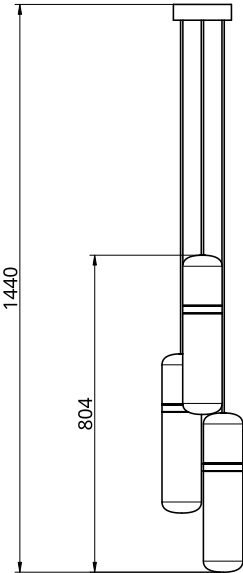

Empty State

S36-02

Product Breakdown A cluster of pendent lights.

Dimensions OD 205mm
Height 804mm

Weight Brass 4.8kg
Aluminium 1.8kg

Light Source Led Matrix
3000k
Decorative Lighting Only

Power Light Wattage 9.4w
Driver Wattage 15w
Voltage 110-130v / 220-240v
IP20 Rated

Hanging We offer a range of hanging options. Including direct attach and fully enclosed ceiling roses. Light supplied with 1500mm / 3000mm / 6000mm length of cable to be hung and cut to desired length on site.

Driver Supplied with a dimable 24v LED Driver. Driver can be stored within 8m of the light, in a recess being the ceiling or enclosed within a ceiling rose. Custom Ceiling attachments available.

Driver Dimensions 94 x 40 x 25mm