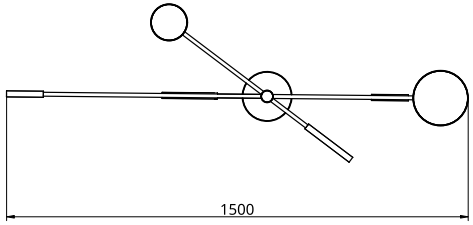

Empty State

S23-07

Product Breakdown	Tier 1	800mm OD
	Tier 2	1500mm OD
	Tier 3	800mm OD
Dimensions	OD	1500mm
	Height	365mm
Weight	Brass	6.2kg
	Aluminium	2.8kg
	Mixed	5kg
Light Source	Led Matrix	
	3000k	
	Decorative Lighting Only	
Power	Light Wattage	22.4w
	Driver Wattage	40w
	Voltage	110-130v / 220-240v
	IP20 Rated	
Hanging	We offer a range of hanging options. Including direct attach and fully enclosed ceiling roses. Drop height offered in 50mm increments as standard. Max drop height is 1500mm. Custom drop heights available on request.	
Driver	Supplied with a dimable 24v LED Driver. Driver can be stored within 8m of the light, in a recess being the ceiling or enclosed within a ceiling rose.	
	Driver Dimensions	137 x 81.5 x 31mm
	Ceiling Rose Dimensions	162 x 48mm