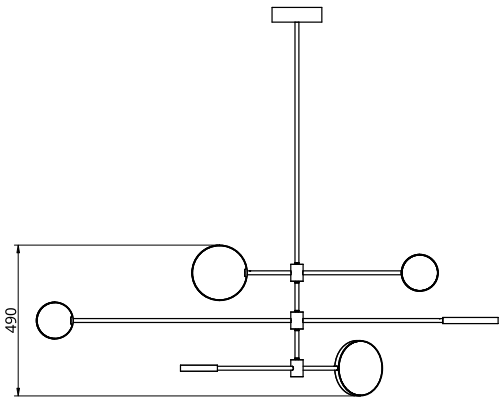

Empty State

S23-07

Product Breakdown	Tier 1	800mm OD
	Tier 2	1500mm OD
	Tier 3	800mm OD
Dimensions	OD	1500mm
	Height	365mm
Weight	Brass	6.2kg
	Aluminium	2.8kg
	Mixed	5kg
Light Source	Led Matrix	
	3000k	
	Decorative Lighting Only	
Power	Light Wattage	22.4w
	Driver Wattage	40w
	Voltage	110-130v / 220-240v
	IP20 Rated	
Hanging	We offer a range of hanging options. Including direct attach and fully enclosed ceiling roses. Drop height offered in 50mm increments as standard. Max drop height is 1500mm. Custom drop heights available on request.	
Driver	Supplied with a dimable 24v LED Driver. Driver can be stored within 8m of the light, in a recess being the ceiling or enclosed within a ceiling rose.	
	Driver Dimensions	137 x 81.5 x 31mm
	Ceiling Rose Dimensions	162 x 48mm