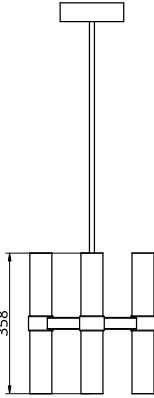

Empty State

S78-02

Product Breakdown	Tier1	363mm OD
Dimensions	OD	363mm
	Height	358mm
Weight	Brass	5kg
	Aluminium	2.7kg
Light Source	Led Matrix	
	3000k	
	Decorative Lighting Only	
Power	Light Wattage	13.5w
	Driver Wattage	15w
	Voltage	110-130v / 220-240v
	IP20 Rated	
Hanging	We offer a range of hanging options. Including direct attach and fully enclosed ceiling roses. Drop height offered in 50mm increments as standard. Max drop height is 1500mm. Custom drop heights available on request.	
Driver	Supplied with a dimmable 12v LED Driver. Driver can be stored within 8m of the light, in a recess being the ceiling or enclosed within a ceiling rose.	
	Driver Dimensions	94 x 40 x 25mm
	Ceiling Rose Dimensions	120 x 39mm