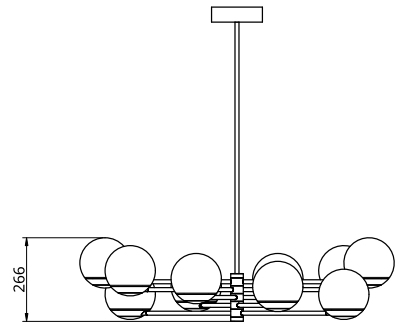

Empty State

S19-03

Product Breakdown	Tier1	1000mm OD
Dimensions	OD Height	1000mm 226mm
Weight	Brass Aluminium	12.8kg 8.2kg
Light Source	Led Matrix 3000k Decorative Lighting Only	
Power	Light Wattage Driver Wattage Voltage IP20 Rated	26w 40w 110-130v / 220-240v
Hanging	We offer a range of hanging options. Including direct attach and fully enclosed ceiling roses. Drop height offered in 50mm increments as standard. Max drop height is 1500mm. Custom drop heights available on request.	
Driver	Supplied with a dimable 12v LED Driver. Driver can be stored within 8m of the light, in a recess being the ceiling or enclosed within a ceiling rose.	
	Driver Dimensions Ceiling Rose Dimensions	137 x 81.5 x 31mm 200 x 52mm