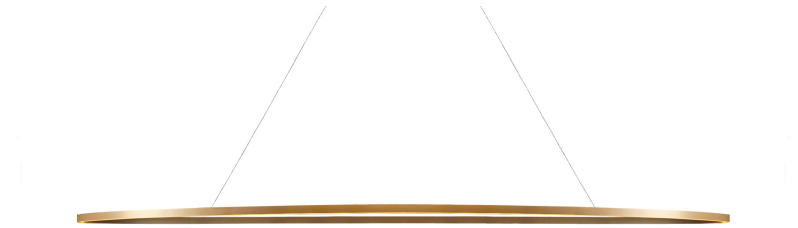

# ELLISSE PENDANT MEGA

*Federico Palazzari*

Collection of LED pendants, floor/wall lamps available in different versions: major, minor, double, triple and mega provides a direct or indirect diffused light.

Ellisse Major is also available as floor or wall versions and is provided with a black marble base or a wall hook accessory.