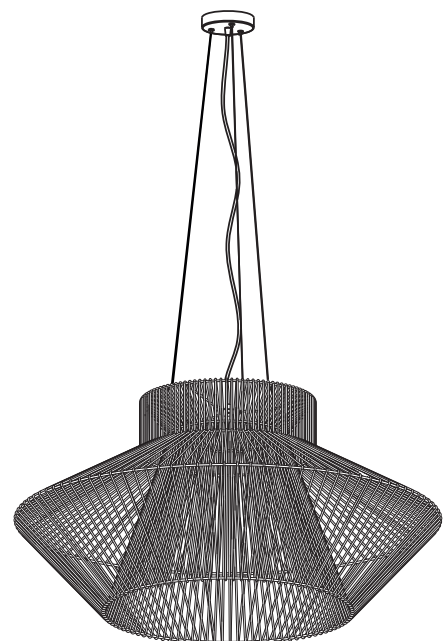

use only these product must be installed by a qualified electrician.
Warning: all wires and wire nuts used in the installation must be rated 195F(90C) for indoor involved.
by a person familiar with the construction and operation of the product and the hazard applicable installation code.
Allowed for damp locations. This product must be installed in accordance with the authorization and instructions from the manufacturer.
Isn't allowed to change or replace any of the components involved on this piece without the before servicing.
Caution risk of fire. Use stated watt or smaller. Caution risk of shock. Disconnect power Save these instructions. Min 90c supply conductors.

UL8750. ELECTRICAL INSTRUCTIONS FOR LAMPS WITH LED TECHNOLOGI.

use only these product must be installed by a qualified electrician.
Warning: all wires and wire nuts used in the installation must be rated 195F(90C) for indoor involved.
by a person familiar with the construction and operation of the product and the hazard This product must be installed in accordance with the applicable installation code.
damp locations.
To reduce the risk of a burn during replacing, allow to the bulb to cool down. Allowed for before servicing.
Caution risk of fire. Use stated watt or smaller. Caution risk of shock. Disconnect power Save these instructions. Min 90c supply conductors.

U1598. ELECTRICAL INSTRUCTIONS FOR FLUSHMOUNTS, WALL SCONCES, AND PENDANTS.

KOORD

TUS.KD.003

Assembly instructions
Instructions de montage

Des surfaces métalliques, le verre ou d'autres parties peuvent être
puissance en watts que spécifié dans des instructions.
Les ampoules de remplacement doivent être de même type et la
Avant de monter déconnecter le courant.
respecter les instructions suivants.
La sécurité du montage est seulement garanti si vous avez