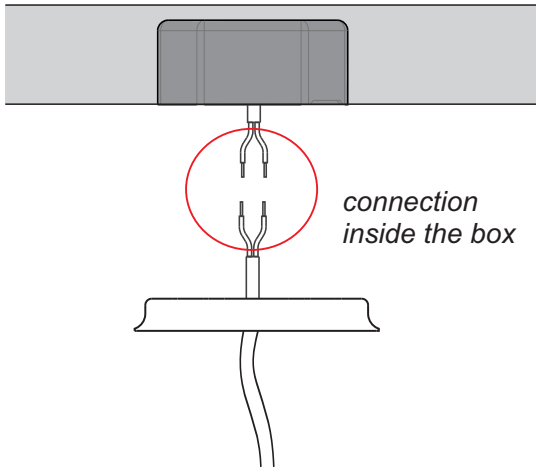

1

2

Ajustar la altura de la pantalla
Adjust the height of the screen

3

4