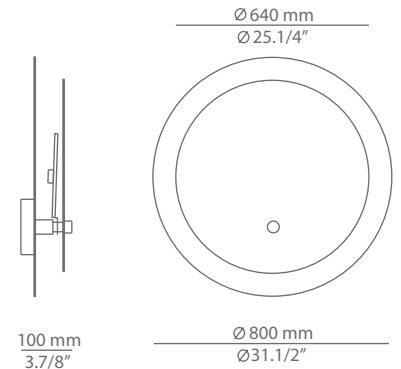

Product Code	Lamp
■ A-3701	■ LED 34W (3000K / Ang 120° / >80 CRI) 120 (included) / Typ* 3270 lumens Dimmable Triac

Finish
■ 74 WH White
■ CUSTOM