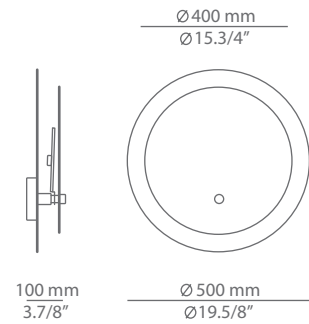

ECLIPSI

A-3700 / A-3701
wall lamp

Date	Type
Project	
Location	
Model #	Quantity
Specifier	

Description

Metallic wall lamp providing indirect light.
Front plate pivots.

Pictures above might not show the specified dimensions or material. They are for illustration purposes only.

Ordering information

Product Code	Lamp
■ A-3700	■ LED 23W (3000K / Ang 120° / >80 CRI) 120V (included) / Typ* 2215 lumens Dimmable Triac

Finish
■ 74 WH White
■ CUSTOM

Product Code	Lamp
■ A-3701	■ LED 34W (3000K / Ang 120° / >80 CRI) 120 (included) / Typ* 3270 lumens Dimmable Triac