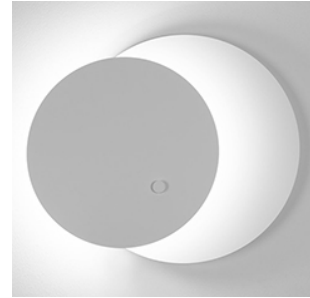

ECLIPSI

A-3700 / A-3701
wall lamp

Date	Type
Project	
Location	
Model #	Quantity
Specifier	

Description

Metallic wall lamp providing indirect light.
Front plate pivots.

Pictures above might not show the specified dimensions or material. They are for illustration purposes only.

Ordering information

Product Code	Lamp
■ A-3700	■ LED 23W (3000K / Ang 120° / >80 CRI) 120V (included) / Typ* 2215 lumens Dimmable Triac

Finish
■ 74 WH White
■ CUSTOM

Product Code	Lamp
■ A-3701	■ LED 34W (3000K / Ang 120° / >80 CRI) 120 (included) / Typ* 3270 lumens Dimmable Triac