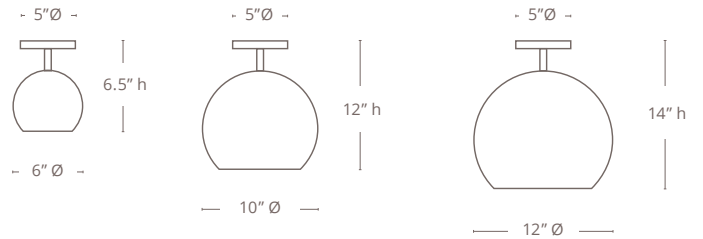

SHOWN IN BRASS

SIDE VIEW

BOTTOM VIEW

Size of the open base

DETAILS

Handmade in Morocco

Finish // Polished

Metals // Brass, Copper & Nickel Silver

SIZES

6" W x 6.5" H

10" W x 12" H

12" W x 14" H

(Custom Sizes Available Upon Request)

BULB // QTY

PAR16 LED // 1

A19 LED // 1