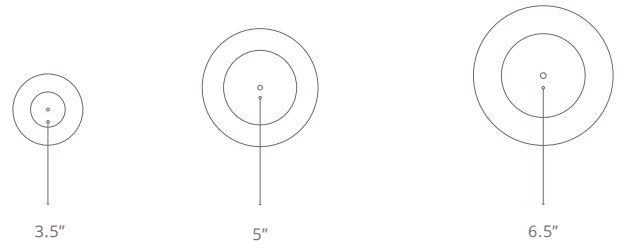

SHOWN IN BRASS

SIDE VIEW

BOTTOM VIEW

Size of the open base

DETAILS

Handmade in Morocco

Finish // Polished

Metals // Brass, Copper & Nickel Silver

SIZES

6" W x 6.5" H

10" W x 12" H

12" W x 14" H

(Custom Sizes Available Upon Request)

BULB // QTY

PAR16 LED // 1

A19 LED // 1