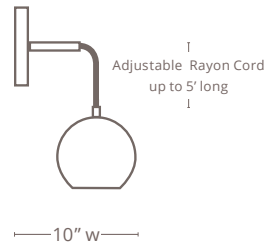

SHOWN IN BRASS

DETAILS

Handmade in Morocco

Finish // Polished

Metals // Brass, Copper & Nickel Silver

Color // Gold, Rose Gold, Silver & Gunmetal

(Custom Finishes Available Upon Request. For accurate metal color request our metal sample kit at trade@douniahome.com)

Sealed with a Top Coat // Does Not Tarnish

SIZES

10" L x 6" W

Cord height is Adjustable up to 5' long

BULB TYPE //QTY

PAR16 LED // 1

LUMENS

550 Lm

(Custom Sizes Available Upon Request)

WIRING

Socket Type // Keyless E26

Round Canopy // 5" d X 1" h

Mounting // Hardwired or plug in

Socket Wattage // Max 60 Watts

Voltage // Max Voltage 250 V

Certifications // UL & cUL Certified

Professional Install Required

PRODUCT NAME: SHAMS WALL SCONCE

COMPANY

FIXTURE TYPE

DATE:

PROJECT

APPROVED BY