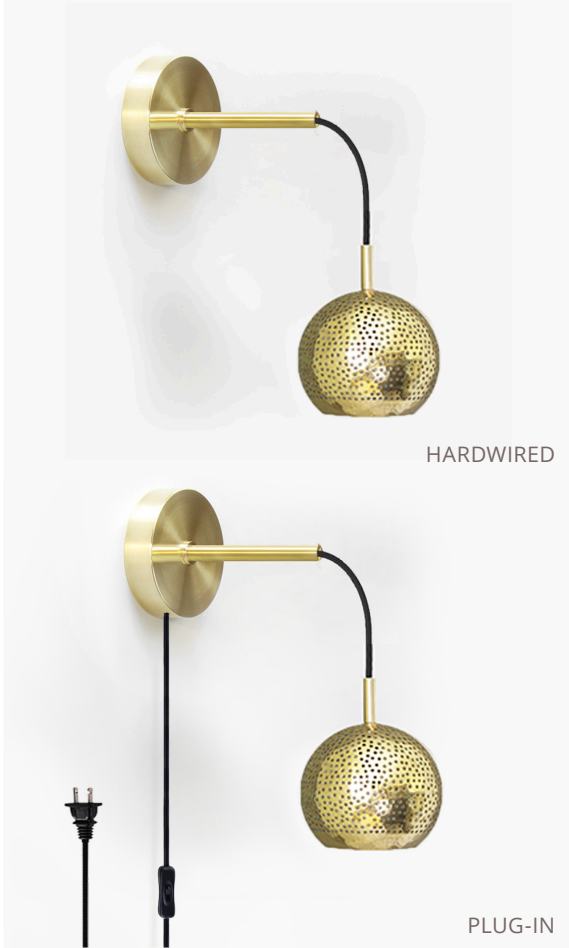

DOUNIA
HOME

SHAMS WALL SCONCE (PLUG-IN + HARWIRED OPTIONS)

With its handcrafted designs, Shams Sconce diffuses a soft, serene light throughout the space around it. The black cord adds a modern touch juxtaposing the richness of the metal with the mat finish of the cord.

FRONT VIEW

SIDE VIEW

SHOWN IN BRASS

DETAILS

Handmade in Morocco

Finish // Polished

Metals // Brass, Copper & Nickel Silver

Color // Gold, Rose Gold, Silver & Gunmetal

(Custom Finishes Available Upon Request. For accurate metal color request our metal sample kit at trade@douniahome.com)

Sealed with a Top Coat // Does Not Tarnish

SIZES

10" L x 6" W

Cord height is Adjustable up to 5' long

BULB TYPE //QTY

PAR16 LED // 1

LUMENS

550 Lm

(Custom Sizes Available Upon Request)

WIRING

Socket Type // Keyless E26

Round Canopy // 5" d X 1" h