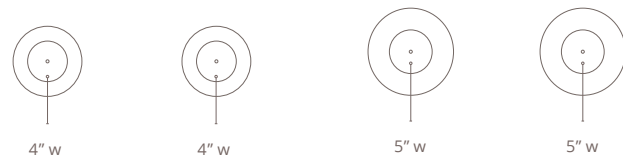

DETAILS

Handmade in Morocco

Finish // Matte, Polished

Metals // Brass, Copper & Nickel Silver

Color // Gold, Rose Gold, Silver & Gunmetal

(Custom Finishes Available Upon Request. For accurate metal color request our metal sample kit at trade@douniahome.com)

Sealed with a Top Coat // Does Not Tarnish

SHAMS CHANDELIER

SIZES	BULB // QTY	LUMENS
16" L X 6" W	R14 LED // 2	450 Lm/per bulb
20" L X 8" W	R14 LED // 2	450 Lm/per bulb

(Cord height is 10' and is fully adjustable)

(Custom Sizes Available Upon Request)

WIRING

Socket Type // Keyless E26

Round Canopy // 5" Ø X 1" H

Cord // 10' Of Field-Cuttable Black Rayon Cord

Socket Wattage // Max 60 Watts

Voltage // Max Voltage 250 V

Certifications // UL & cUL Certified

Professional Install Required

PRODUCT NAME: SHAMS DUAL GLOBE CHANDELIER

COMPANY

FIXTURE TYPE

DATE:

PROJECT

APPROVED BY