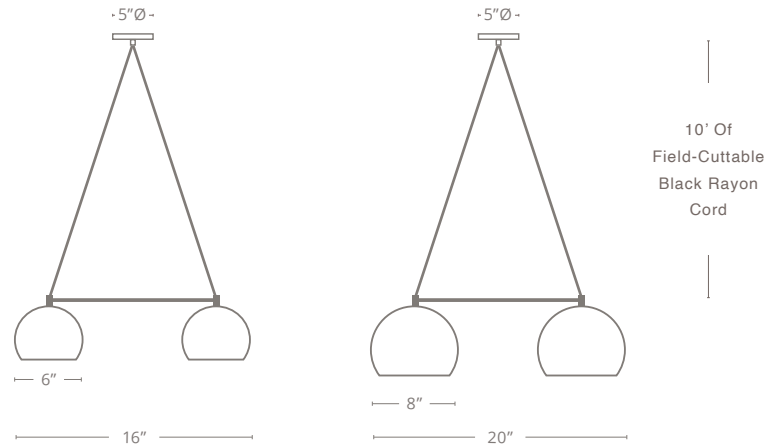

SIDE VIEW

BOTTOM VIEW

This chandelier is open at the base