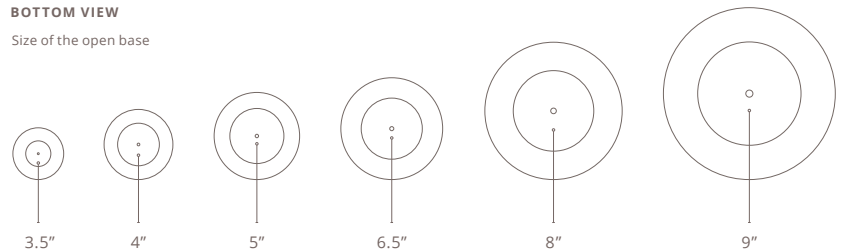

BOTTOM VIEW

Size of the open base

DETAILS

Handmade in Morocco
Finish // Matte, Polished
Metals // Brass, Copper & Nickel Silver
Color // Gold, Rose Gold, Silver & Gunmetal
(Custom Finishes Available Upon Request. For accurate metal color request our metal sample kit at trade@douniahome.com)

Sealed with a Top Coat // Does Not Tarnish

SIZES

SIZES	BULB TYPE	QTY	LUMENS
6" Ø X 5.5" H	PAR16 LED	1	550 Lm
8" Ø X 7" H	PAR16 LED	1	550 Lm
10" Ø x 9" H	A19 LED	1	850 Lm
12" Ø x 11" H	A19 LED	1	850 Lm
16" Ø x 15" H	A19 LED	2	850 Lm
20" Ø x 18" H	A19 LED	2	850 Lm

(Custom Sizes Available Upon Request)

WIRING

Socket Type // Keyless E26
Dome Canopy // 5" d X 2" h In Matching Metal Finish
Cord // 10' long Black Rayon Cord
Plug // Hardwired
Socket Wattage // Max 60 Watts
Voltage // Max Voltage 250 V
Certifications // UL & cUL Certified
Professional Install Required

PRODUCT NAME: RIAD SINGLE GLOBE PENDANT LIGHT

COMPANY

FIXTURE TYPE

DATE:

PROJECT

APPROVED BY