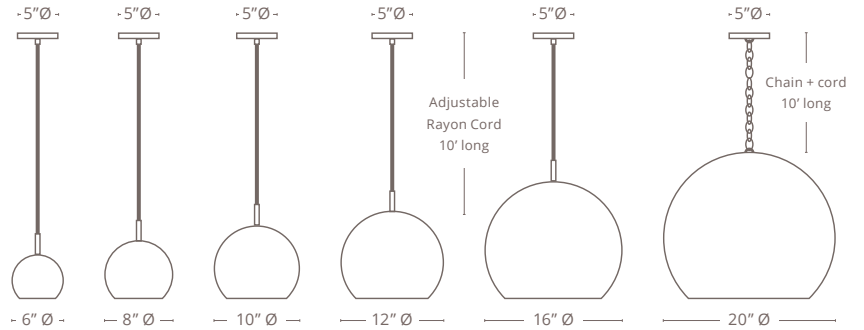

DOUNIA HOME

RIAD SINGLE GLOBE PENDANT LIGHT

SHOWN IN COPPER

SIDE VIEW

BOTTOM VIEW

Size of the open base

DETAILS

Handmade in Morocco
Finish // Matte, Polished
Metals // Brass, Copper & Nickel Silver
Color // Gold, Rose Gold, Silver & Gunmetal
(Custom Finishes Available Upon Request. For accurate metal color request our metal sample kit at trade@douniahome.com)

Sealed with a Top Coat // Does Not Tarnish

SIZES

SIZES	BULB TYPE	QTY	LUMENS
6" Ø X 5.5" H	PAR16 LED	1	550 Lm
8" Ø X 7" H	PAR16 LED	1	550 Lm
10" Ø x 9" H	A19 LED	1	850 Lm
12" Ø x 11" H	A19 LED	1	850 Lm
16" Ø x 15" H	A19 LED	2	850 Lm
20" Ø x 18" H	A19 LED	2	850 Lm

(Custom Sizes Available Upon Request)

WIRING

Socket Type // Keyless E26
Dome Canopy // 5" d X 2" h In Matching Metal Finish
Cord // 10' long Black Rayon Cord
Plug // Hardwired
Socket Wattage // Max 60 Watts
Voltage // Max Voltage 250 V
Certifications // UL & cUL Certified
Professional Install Required