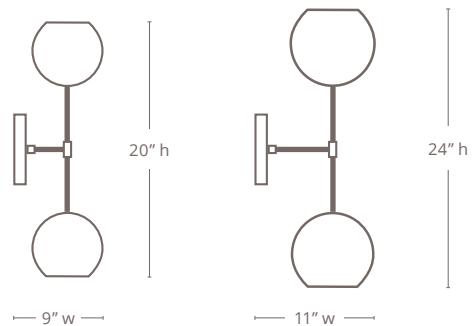

DETAILS

Handmade in Morocco

Finish // Polished

Metals // Brass, Copper & Nickel Silver

Color // Gold, Rose Gold, Silver & Gunmetal

(Custom Finishes Available Upon Request. For accurate metal color request our metal sample kit at trade@douniahome.com)

Sealed with a Top Coat // Does Not Tarnish

SIZES

20" L X 6" W x 9" D

24" L X 8" W x 11" D

BULB TYPE //QTY

PAR16 LED // 2

PAR16 LED // 2

LUMENS

450 Lm

450 Lm

(Custom Sizes Available Upon Request)

WIRING

Socket Type // Keyless E26

Round Canopy // 5" d X 1" h

Mounting // Hardwired or plug in

Socket Wattage // Max 60 Watts

Voltage // Max Voltage 250 V

Certifications // UL & cUL Certified

Professional Install Required

PRODUCT NAME: NUR REVERSED DUAL GLOBE WALL SCNCE

COMPANY

FIXTURE TYPE

DATE:

PROJECT

APPROVED BY