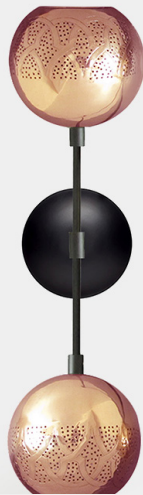

DOUNIA
HOME

MISHAL DUAL GLOBE WALL SCNCE

A perfect balance of history and modern simplicity, this sconce sets two metal globes against black arms and back plate. It's a timeless piece, perfect for modern living spaces. Can be horizontally or vertically mounted, maximizing its use.

SHOWN IN COPPER

FRONT VIEW

SIDE VIEW

DETAILS

Handmade in Morocco

Finish // Polished

Metals // Brass, Copper & Nickel Silver

Color // Gold, Rose Gold, Silver & Gunmetal

(Custom Finishes Available Upon Request. For accurate metal color request our metal sample kit at trade@douniahome.com)

Sealed with a Top Coat // Does Not Tarnish

SIZES

20" L X 6" W x 9" D

24" L X 8" W x 11" D

PRODUCT NAME: NUR REVERSED DUAL GLOBE WALL SCNCE

COMPANY

FIXTURE TYPE

DATE:

PROJECT

APPROVED BY