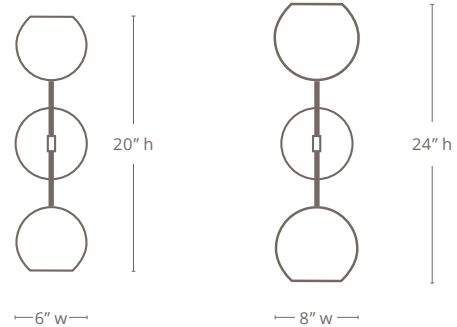

DOUNIA
HOME

MISHAL DUAL GLOBE WALL SCNCE

A perfect balance of history and modern simplicity, this sconce sets two metal globes against black arms and back plate. It's a timeless piece, perfect for modern living spaces. Can be horizontally or vertically mounted, maximizing its use.

SHOWN IN COPPER

FRONT VIEW

SIDE VIEW

DETAILS

Handmade in Morocco

Finish // Polished

Metals // Brass, Copper & Nickel Silver

Color // Gold, Rose Gold, Silver & Gunmetal

(Custom Finishes Available Upon Request. For accurate metal color request our metal sample kit at trade@douniahome.com)

Sealed with a Top Coat // Does Not Tarnish

SIZES

20" L X 6" W x 9" D

24" L X 8" W x 11" D

BULB TYPE //QTY

PAR16 LED // 2

PAR16 LED // 2

LUMENS

450 Lm

450 Lm

(Custom Sizes Available Upon Request)

WIRING

Socket Type // Keyless E26

Round Canopy // 5" d X 1" h

Mounting // Hardwired or plug in

Socket Wattage // Max 60 Watts

Voltage // Max Voltage 250 V

Certifications // UL & cUL Certified

Professional Install Required

PRODUCT NAME: NUR REVERSED DUAL GLOBE WALL SCNCE

COMPANY

FIXTURE TYPE

DATE:

PROJECT

APPROVED BY