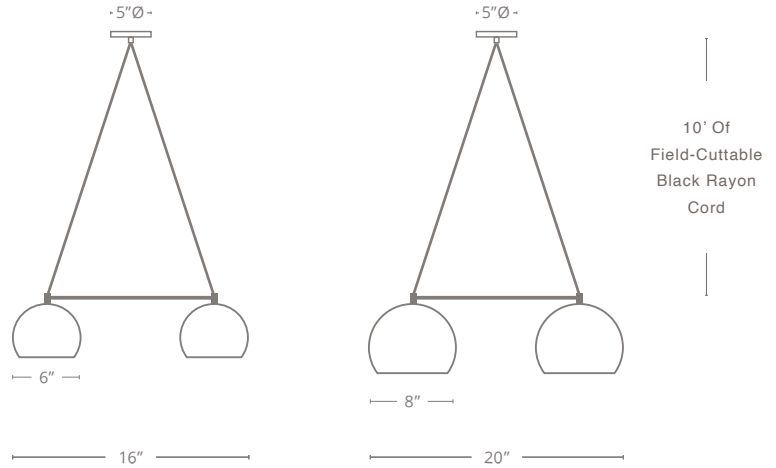

DOUNIA
HOME

NUR DUAL GLOBE CHANDELIER

Mishal chandelier is a round-shaped set of 3 cluster light fixtures, with its simple sculptural shape and its hand-hammered shades it provides a focused light at the base. This fixture is made of 3 shades of 10" d x 9"H with a 15" ceiling canopy and a black cloth cord that comes in 10-foot length that can be cut to your ideal height.

SIDE VIEW

BOTTOM VIEW

This chandelier is open at the base