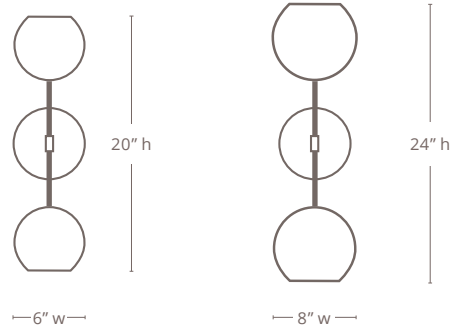

DOUNIA
HOME

MISHAL DUAL GLOBE WALL SCNCE

This Mishal multi-light wall sconce is the perfect balance of history and modern simplicity, this sconce sets two metal globes against black arms and backplate.

SHOWN IN BRASS

FRONT VIEW

SIDE VIEW

DETAILS

Handmade in Morocco

Finish // Polished

Metals // Brass, Copper & Nickel Silver

Color // Gold, Rose Gold, Silver & Gunmetal

(Custom Finishes Available Upon Request. For accurate metal color request our metal sample kit at trade@douniahome.com)

Sealed with a Top Coat // Does Not Tarnish

SIZES

SIZES	BULB TYPE //QTY	LUMENS
20" L X 6" W x 9" D	PAR16 LED // 2	450 Lm
24" L X 8" W x 11" D	PAR16 LED // 2	450 Lm

(Custom Sizes Available Upon Request)

BULB TYPE //QTY

LUMENS

WIRING

Socket Type // Keyless E26

Round Canopy // 5" d X 1" h

Mounting // Hardwired or plug in

Socket Wattage // Max 60 Watts

Voltage // Max Voltage 250 V

Certifications // UL & cUL Certified

Professional Install Required

PRODUCT NAME: NUR DUAL GLOBE WALL SCNCE

COMPANY

FIXTURE TYPE

DATE:

PROJECT

APPROVED BY