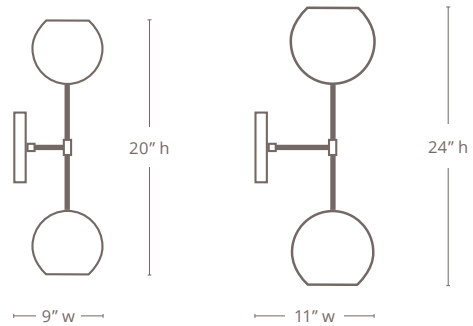

DETAILS

Handmade in Morocco

Finish // Polished

Metals // Brass, Copper & Nickel Silver

Color // Gold, Rose Gold, Silver & Gunmetal

(Custom Finishes Available Upon Request. For accurate metal color request our metal sample kit at trade@douniahome.com)

Sealed with a Top Coat // Does Not Tarnish

SIZES

SIZES	BULB TYPE //QTY	LUMENS
20" L X 6" W x 9" D	PAR16 LED // 2	450 Lm
24" L X 8" W x 11" D	PAR16 LED // 2	450 Lm

(Custom Sizes Available Upon Request)

BULB TYPE //QTY

LUMENS

WIRING

Socket Type // Keyless E26

Round Canopy // 5" d X 1" h

Mounting // Hardwired or plug in

Socket Wattage // Max 60 Watts

Voltage // Max Voltage 250 V

Certifications // UL & cUL Certified

Professional Install Required

PRODUCT NAME: NUR DUAL GLOBE WALL SCNCE

COMPANY

FIXTURE TYPE

DATE:

PROJECT

APPROVED BY