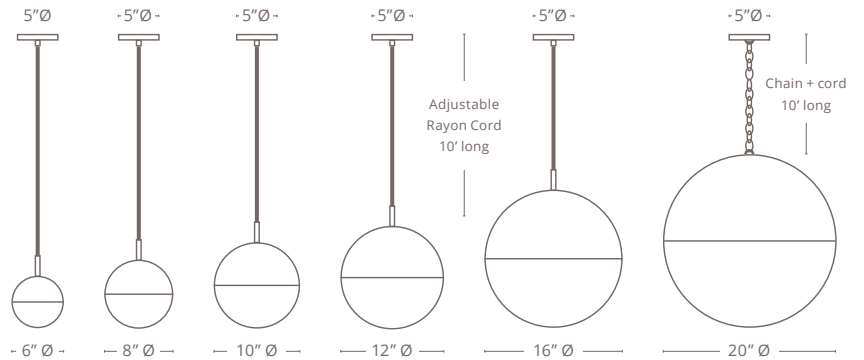

DOUNIA
HOME

SHOWN IN COPPER+GUNMETAL

KORA PENDANT LIGHT

This modern Moroccan pendant light is a harmonious marriage between traditional craftsmanship and modern design. Nur casts brilliant shadows onto the ceiling, while creating a direct light at the base.

SIDE VIEW

BOTTOM VIEW

This pendant is not open at the base

PENDANT LIGHT DETAILS

Handmade in Morocco
Finish // Matte, Polished
Metals // Brass, Copper & Nickel Silver
Color // Gold-GM, Copper-GM, Silver-GM & GM-GM
(Custom Finishes Available Upon Request. For accurate metal color request our metal sample kit at trade@douniahome.com)

Sealed with a Top Coat // Does Not Tarnish

SIZES

SIZES	BULB//QTY	LUMENS
6" Ø X 6" H	R14 LED // 1	900K
8" Ø X 8" H	A19 LED // 1	2700K
10" Ø x 10" H	A19 LED // 1	2700K
16" Ø x 16" H	A19 LED // 2	2700K
20" Ø x 20" H	A19 LED // 2	2700K

(Custom Sizes Available Upon Request)

BULB//QTY

LUMENS

WIRING

Socket Type // Keyless E26
Dome Canopy // 5" d X 2" h
Cord // 10' long Black Rayon Cord
Plug // Hardwired (Plug Per Request)
Socket Wattage // Max 60 Watts
Voltage // Max Voltage 250 V
Certifications // UL & cUL Certified
Professional Install Required

PRODUCT NAME: NUR PENDANT LIGHT

COMPANY

FIXTURE TYPE

DATE:

PROJECT

APPROVED BY