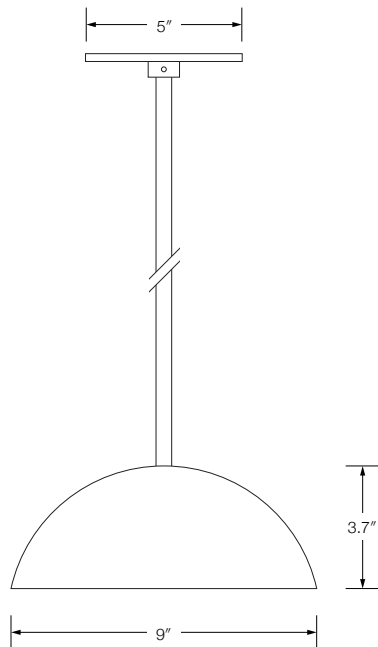

Dome Light[™]

The Dome Light is a beautifully simple pendant suited for numerous environments. The fixture can be used in rows over tables, bars and islands to provide decorative down-lighting without overpowering a room.

Additional canopy options for grouped and tiered installs.

Design
2017, Andrew Neyer

Materials
Powder coated aluminum

Dimensions
3.7" H x 9" diameter

Drop Options
6", 12", 18", 24", 30", 36"
Additional stems can be purchased and combined for longer drop options

Specifications
Hardwired fixture
Mounts to standard junction box
120V / Medium base sockets

Lighting
(1) 120V 60W E12 candelabra-base bulb
Included
Recommended bulbs: G16.5

SKU	Color
DML-BLK	● Black
DML-WHT	○ White
DML-GRY	● Grey

Canopy Dimensions
5" Dia x 0.25" H

Pictured: DML-BLK

DIMENSIONS

Measure twice, cut sheet once!