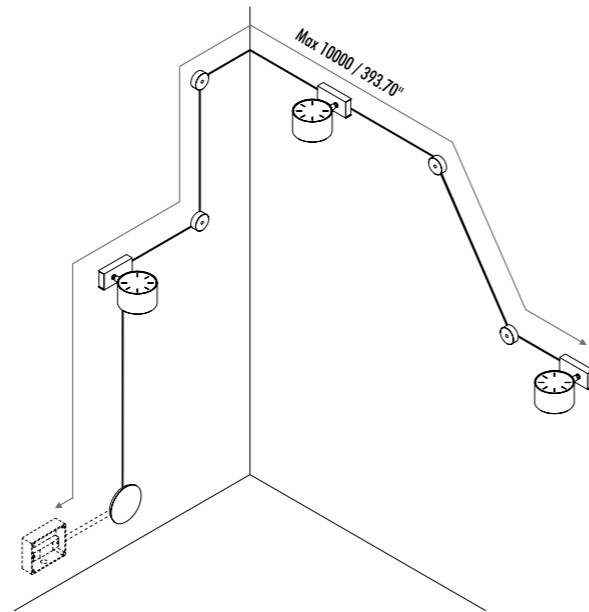

19690003	STANDARD	TERMINALS - 2 PIECES	
----------	----------	----------------------	--

1A0810303	MATT WHITE	POWER BASE - REMOTE VERSION	
1A0810403	MATT BLACK		

WALL AND CEILING ROSE KIT

REMOTE POWER SUPPLY KIT