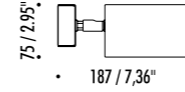

1A1070303	MATT WHITE	48 V DC - MAX 12,6 W LED MAX 5 SPOT ON ENDLESS COMPULSORY POWER SUPPLY KIT NOT INCLUDED LED MODULE NOT INCLUDED OPTIONAL LED MODULE ACCESSORIES
1A1070403	MATT BLACK	

COMPULSORY ACCESSORIES

50041500	LED MODULE 15° SPOT	12,6 W LED (350 mA) - 15° - 3000K - 1350 lm - CRI 90 - DIMMABLE
50041510	LED MODULE 15° SPOT	12,6 W LED (350 mA) - 15° - 2700K - 1269 lm - CRI 90 - DIMMABLE
50041350	LED MODULE 24° SPOT	12,6 W LED (350 mA) - 24° - 3000K - 1361 lm - CRI 90 - DIMMABLE
50041450	LED MODULE 24° SPOT	12,6 W LED (350 mA) - 24° - 2700K - 1281 lm - CRI 90 - DIMMABLE

OPTIONAL ACCESSORIES

1A1210003	STANDARD	DARKLIGHT