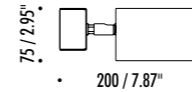

1A1080303	MATT WHITE	48 V DC - MAX 12,6 W LED MAX 5 SPOT ON ENDLESS DIMMABLE WIRELESS CONTROL ONLY WITH DEDICATED APP by DAVIDE GROPPI COMPULSORY POWER SUPPLY KIT NOT INCLUDED LED MODULE NOT INCLUDED OPTIONAL LED MODULE ACCESSORIES
1A1080403	MATT BLACK	

COMPULSORY ACCESSORIES

50041500	LED MODULE 15° SPOT	12,6 W LED (350 mA) - 15° - 3000K - 1350 lm - CRI 90 - DIMMABLE
50041510	LED MODULE 15° SPOT	12,6 W LED (350 mA) - 15° - 2700K - 1269 lm - CRI 90 - DIMMABLE
50041350	LED MODULE 24° SPOT	12,6 W LED (350 mA) - 24° - 3000K - 1361 lm - CRI 90 - DIMMABLE
50041450	LED MODULE 24° SPOT	12,6 W LED (350 mA) - 24° - 2700K - 1281 lm - CRI 90 - DIMMABLE

OPTIONAL ACCESSORIES

1A1210003	STANDARD	DARKLIGHT