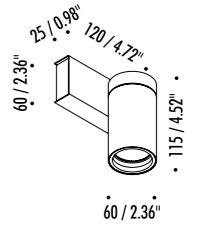

1A0330303	MATT WHITE - 3000K	48 V DC - MAX 12,6 W LED 3000K - 930 lm - CRI 97 / 2700K - 880 lm - CRI 97 MAX 5 DOT ON ENDLESS COMPULSORY POWER SUPPLY KIT NOT INCLUDED COMPULSORY ACCESSORIES NOT INCLUDED
1A0330303-27	MATT WHITE - 2700K	
1A0330403	MATT BLACK - 3000K	
1A0330403-27	MATT BLACK - 2700K	

COMPULSORY ACCESSORIES

1A1640003	LENS NARROW BEAM	DOT ENDLESS LENS
1A1650003	LENS MEDIUM BEAM