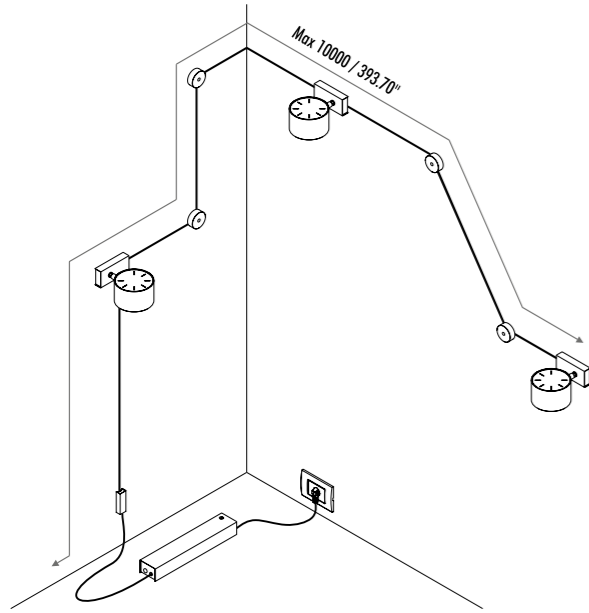

The sizes are expressed in millimeters.

IP 20

19990303	MATT WHITE - 5 m	ENDLESS - MAX 150 W - MAX 48 V DC - MAX 4 A	
19990403	MATT BLACK - 5 m		
1A0050303	MATT WHITE - 10 m		
1A0050403	MATT BLACK - 10 m		

1A0370003	STANDARD	FIXING ROUGH WALLS - 2,5 m	
-----------	----------	----------------------------	--

19610303	MATT WHITE	TERMINALS BOX WITH 2 TERMINALS INCLUDED	
19610403	MATT BLACK		

1A0030303	MATT WHITE	POWER BASE	
1A0030403	MATT BLACK		

19690003	STANDARD	TERMINALS - 2 PIECES	
----------	----------	----------------------	--

1A0810303	MATT WHITE	POWER BASE - REMOTE VERSION	
1A0810403	MATT BLACK		

WALL AND CEILING ROSE KIT

REMOTE POWER SUPPLY KIT