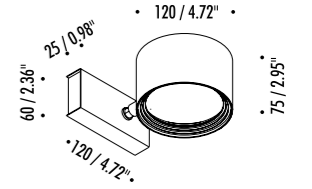

1A1070303	MATT WHITE	48 V DC - MAX 12,6 W LED MAX 5 SPOT ON ENDLESS COMPULSORY POWER SUPPLY KIT NOT INCLUDED LED MODULE NOT INCLUDED OPTIONAL LED MODULE ACCESSORIES
1A1070403	MATT BLACK	

COMPULSORY ACCESSORIES

50041500	LED MODULE 15° SPOT	12,6 W LED (350 mA) - 15° - 3000K - 1350 lm - CRI 90 - DIMMABLE
50041510	LED MODULE 15° SPOT	12,6 W LED (350 mA) - 15° - 2700K - 1269 lm - CRI 90 - DIMMABLE
50041350	LED MODULE 24° SPOT	12,6 W LED (350 mA) - 24° - 3000K - 1361 lm - CRI 90 - DIMMABLE
50041450	LED MODULE 24° SPOT	12,6 W LED (350 mA) - 24° - 2700K - 1281 lm - CRI 90 - DIMMABLE

OPTIONAL ACCESSORIES

1A1210003	STANDARD	DARKLIGHT