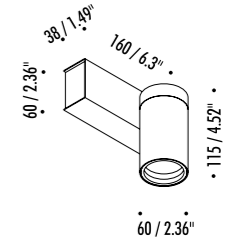

1A1460303	MATT WHITE - 3000K	48 V DC - MAX 12,6 W LED
1A1460303-27	MATT WHITE - 2700K	3000K - 930 lm - CRI 97 / 2700K - 880 lm - CRI 97
1A1460403	MATT BLACK - 3000K	MAX 5 DOT ON ENDLESS
1A1460403-27	MATT BLACK - 2700K	DIMMABLE WIRELESS CONTROL ONLY WITH DEDICATED APP by DAVIDE GROPPI
		COMPULSORY POWER SUPPLY KIT NOT INCLUDED
		COMPULSORY ACCESSORIES NOT INCLUDED

COMPULSORY ACCESSORIES

1A1640003	LENS NARROW BEAM	DOT ENDLESS LENS
1A1650003	LENS MEDIUM BEAM