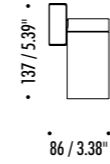

1A0330303	MATT WHITE - 3000K	48 V DC - MAX 12,6 W LED 3000K - 930 lm - CRI 97 / 2700K - 880 lm - CRI 97 MAX 5 DOT ON ENDLESS COMPULSORY POWER SUPPLY KIT NOT INCLUDED COMPULSORY ACCESSORIES NOT INCLUDED
1A0330303-27	MATT WHITE - 2700K	
1A0330403	MATT BLACK - 3000K	
1A0330403-27	MATT BLACK - 2700K	

COMPULSORY ACCESSORIES

1A1640003	LENS NARROW BEAM	DOT ENDLESS LENS
1A1650003	LENS MEDIUM BEAM