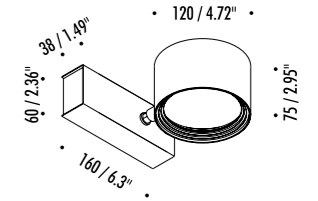

The sizes are expressed in millimeters.

IP 20

19990303	MATT WHITE - 5 m	ENDLESS - MAX 150 W - MAX 48 V DC - MAX 4 A	
19990403	MATT BLACK - 5 m		
1A0050303	MATT WHITE - 10 m		
1A0050403	MATT BLACK - 10 m		

OPTIONAL ACCESSORIES

1A1210003	STANDARD	DARKLIGHT
-----------	----------	-----------

DESIGN DAVIDE GROPPI - 2018
WALL AND CEILING LAMP - METAL

IP 20

SPOT ENDLESS IOT

1A1080303	MATT WHITE	48 V DC - MAX 12,6 W LED MAX 5 SPOT ON ENDLESS DIMMABLE WIRELESS CONTROL ONLY WITH DEDICATED APP by DAVIDE GROPPI COMPULSORY POWER SUPPLY KIT NOT INCLUDED LED MODULE NOT INCLUDED OPTIONAL LED MODULE ACCESSORIES
1A1080403	MATT BLACK	