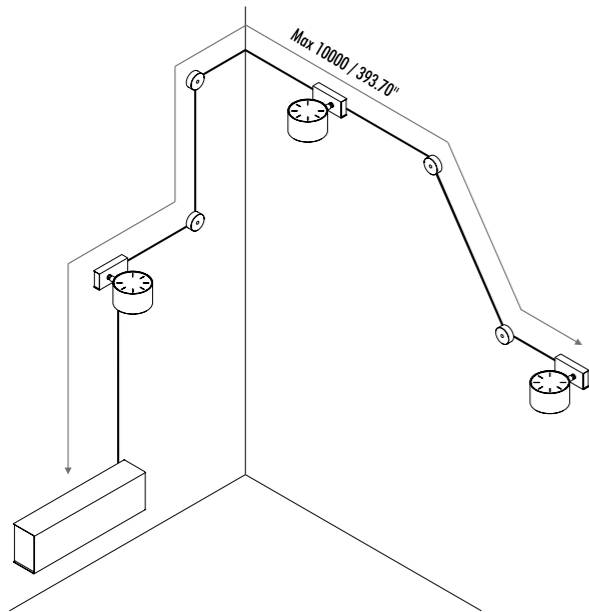

The sizes are expressed in millimeters.

IP 20

19990303	MATT WHITE - 5 m	ENDLESS - MAX 150 W - MAX 48 V DC - MAX 4 A	
19990403	MATT BLACK - 5 m		
1A0050303	MATT WHITE - 10 m		
1A0050403	MATT BLACK - 10 m		

1A0370003	STANDARD	FIXING ROUGH WALLS - 2,5 m	
-----------	----------	----------------------------	--

19610303	MATT WHITE	TERMINALS BOX WITH 2 TERMINALS INCLUDED	
19610403	MATT BLACK		

1A0030303	MATT WHITE	POWER BASE	
1A0030403	MATT BLACK		

19690003	STANDARD	TERMINALS - 2 PIECES	
----------	----------	----------------------	--

1A0810303	MATT WHITE	POWER BASE - REMOTE VERSION	
1A0810403	MATT BLACK		

WALL AND CEILING ROSE KIT

REMOTE POWER SUPPLY KIT