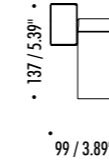

1A1460303	MATT WHITE - 3000K	48 V DC - MAX 12,6 W LED
1A1460303-27	MATT WHITE - 2700K	3000K - 930 lm - CRI 97 / 2700K - 880 lm - CRI 97
1A1460403	MATT BLACK - 3000K	MAX 5 DOT ON ENDLESS
1A1460403-27	MATT BLACK - 2700K	DIMMABLE WIRELESS CONTROL ONLY WITH DEDICATED APP by DAVIDE GROPPI
		COMPULSORY POWER SUPPLY KIT NOT INCLUDED
		COMPULSORY ACCESSORIES NOT INCLUDED

COMPULSORY ACCESSORIES

1A1640003	LENS NARROW BEAM	DOT ENDLESS LENS
1A1650003	LENS MEDIUM BEAM