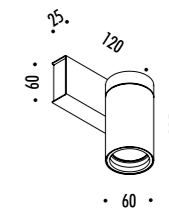

The sizes are expressed in millimeters.

DESIGN DAVIDE GROPPI - 2020
LAMPADA DA PARETE E DA SOFFITTO - METALLO
WALL AND CEILING LAMP - METAL

CE IP 20

DOT ENDLESS

1A03303	BIANCO OPACO / MATT WHITE - 3000K	48 V DC - MAX 12,6 W LED
1A03303-27	BIANCO OPACO / MATT WHITE - 2700K	3000K - 930 lm - CRI 97 / 2700K - 880 lm - CRI 97
1A03304	NERO OPACO / MATT BLACK - 3000K	MAX 7 DOT SU ENDLESS
1A03304-27	NERO OPACO / MATT BLACK - 2700K	KIT DI ALIMENTAZIONE OBBLIGATORIO NON INCLUSO
		ACCESSORI OBBLIGATORI NON INCLUSI
		MAX 7 DOT ON ENDLESS
		COMPULSORY POWER SUPPLY KIT NOT INCLUDED
		COMPULSORY ACCESSORIES NOT INCLUDED