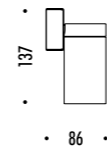

The sizes are expressed in millimeters.

DESIGN DAVIDE GROPPI - 2020
LAMPADA DA PARETE E DA SOFFITTO - METALLO
WALL AND CEILING LAMP - METAL

CE IP 20

DOT ENDLESS

1A03303	BIANCO OPACO / MATT WHITE - 3000K	48 V DC - MAX 12,6 W LED
1A03303-27	BIANCO OPACO / MATT WHITE - 2700K	3000K - 930 lm - CRI 97 / 2700K - 880 lm - CRI 97
1A03304	NERO OPACO / MATT BLACK - 3000K	MAX 7 DOT SU ENDLESS
1A03304-27	NERO OPACO / MATT BLACK - 2700K	KIT DI ALIMENTAZIONE OBBLIGATORIO NON INCLUSO
		ACCESSORI OBBLIGATORI NON INCLUSI
		MAX 7 DOT ON ENDLESS
		COMPULSORY POWER SUPPLY KIT NOT INCLUDED
		COMPULSORY ACCESSORIES NOT INCLUDED