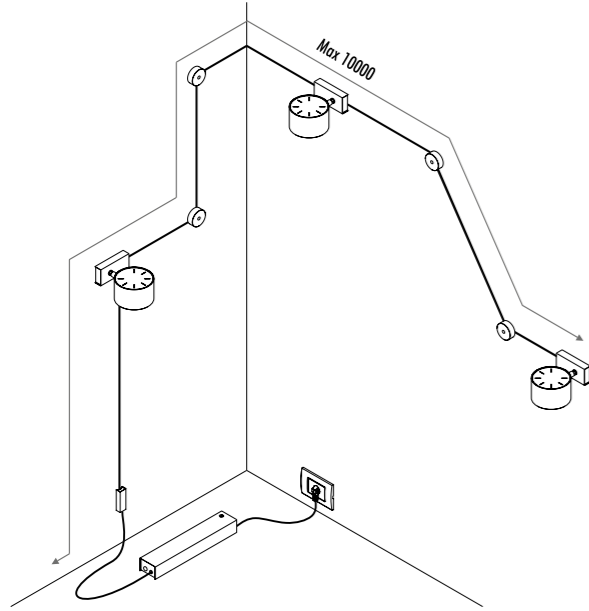

KIT ROSONE DA PARETE E SOFFITTO / WALL AND CEILING ROSE KIT