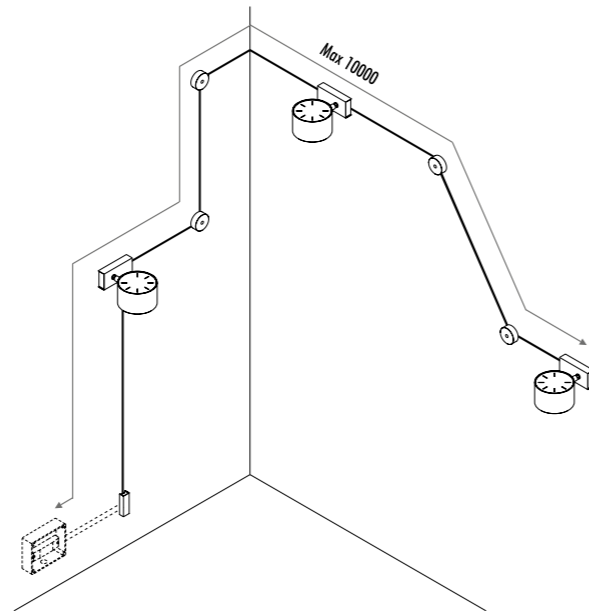

KIT DI ALIMENTAZIONE REMOTO / REMOTE POWER SUPPLY KIT

KIT ALIMENTAZIONE OBBLIGATORIO PER SISTEMA ENDLESS ON/OFF - SPOT ENDLESS IOT - DOT ENDLESS IOT / COMPULSORY POWER SUPPLY FOR ENDLESS ON/OFF SYSTEM - SPOT ENDLESS IOT - DOT ENDLESS IOT

CE IP 20

1A02604	NERO OPACO / MATT BLACK	KIT DI ALIMENTAZIONE CON SPINA / POWER SUPPLY KIT WITH PLUG INPUT 90-305 V - 50/60 Hz - OUTPUT 48 V DC - 150 W NON DIMMERABILE - NOT DIMMABLE	

1A10203	BIANCO OPACO / MATT WHITE	KIT ROSONE DA PARETE E SOFFITTO / WALL AND CEILING ROSE KIT INPUT 220-240 V - 50/60 Hz - OUTPUT 48 V DC - 150 W - IP20 NON DIMMERABILE - NOT DIMMABLE	

50240820	STANDARD	KIT DI ALIMENTAZIONE REMOTO / REMOTE POWER SUPPLY KIT INPUT 220-240 V - 50/60 Hz - OUTPUT 48 V DC - 150 W - IP20 NON DIMMERABILE - NOT DIMMABLE	

KIT ALIMENTAZIONE OBBLIGATORIO PER DIMMERAZIONE SPOT ENDLESS E DOT ENDLESS / COMPULSORY POWER SUPPLY FOR DIMMING SPOT ENDLESS AND DOT ENDLESS

1A18004	NERO OPACO / MATT BLACK	KIT DI ALIMENTAZIONE CON SPINA / POWER SUPPLY KIT WITH PLUG INPUT 90-305 V - 50/60 Hz - OUTPUT 48 V DC - 150 W DIMMERABILE - DIMMABLE	

1A18103	BIANCO OPACO / MATT WHITE	KIT ROSONE DA PARETE E SOFFITTO / WALL AND CEILING ROSE KIT INPUT 220-240 V - 50/60 Hz - OUTPUT 48 V DC - 150 W - IP20 DALI - PUSH - 0/1-10 V DIMMABLE	

1A18200	STANDARD + CONTROLLER LED	KIT DI ALIMENTAZIONE REMOTO / REMOTE POWER SUPPLY KIT INPUT 220-240 V - 50/60 Hz - OUTPUT 48 V DC - 150 W - IP20 CONTROLLER LED - DALI - PUSH - 0/1-10 V DIMMABLE