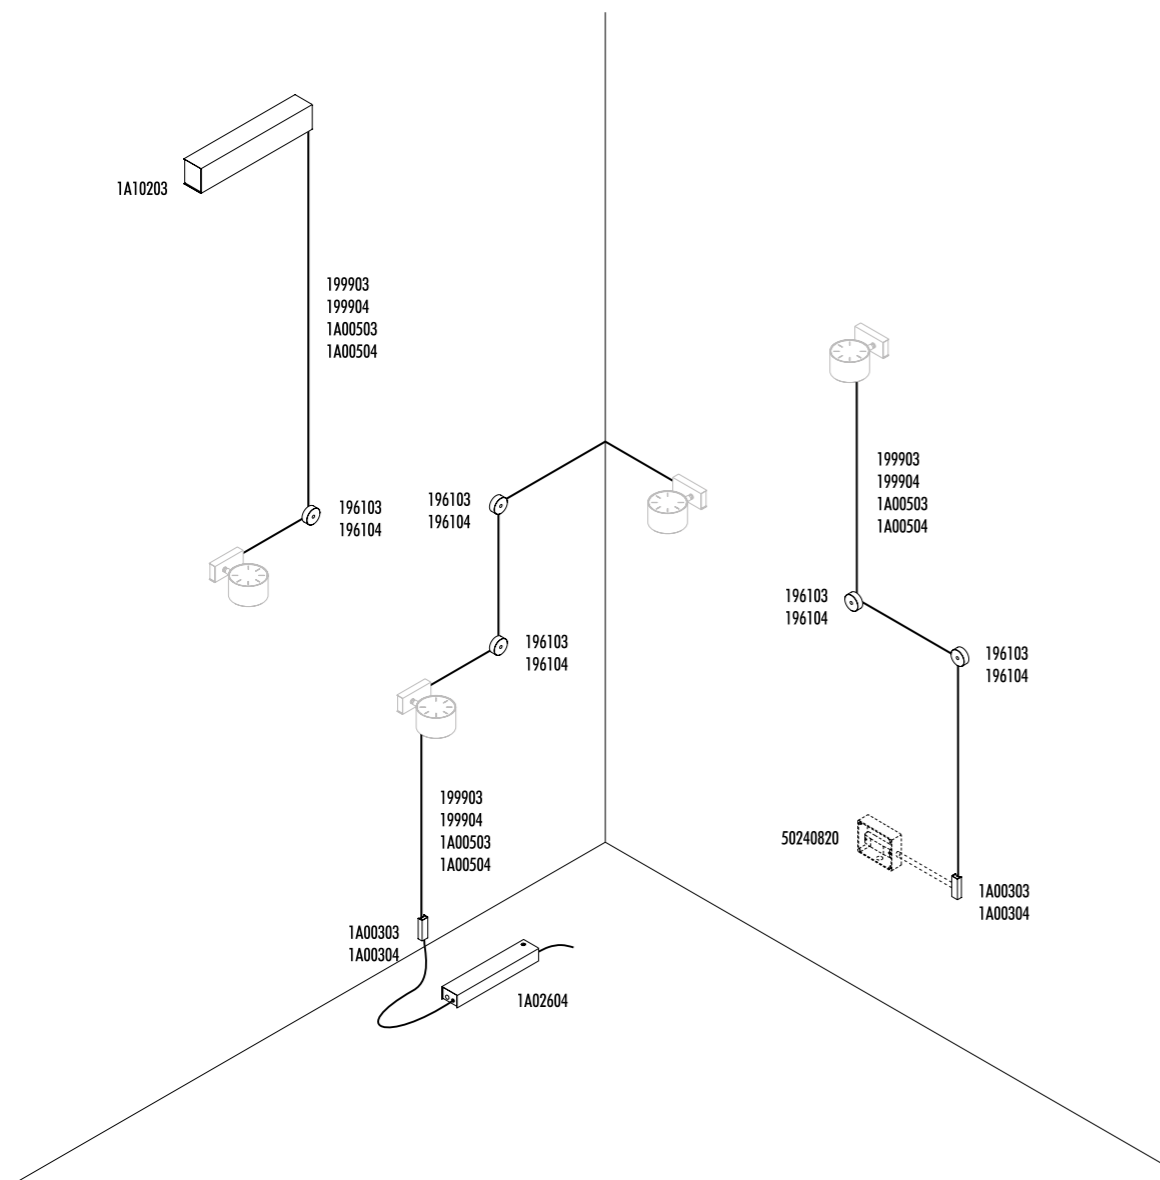

CE IP 20

199903	BIANCO OPACO / MATT WHITE - 5 m	ENDLESS - MAX 150 W - MAX 48 V DC - MAX 4 A	
199904	NERO OPACO / MATT BLACK - 5 m		
1A00503	BIANCO OPACO / MATT WHITE - 10 m		
1A00504	NERO OPACO / MATT BLACK - 10 m		

1A03700	STANDARD	KIT FISSAGGIO PARETI RUVIDE / FIXING ROUGH WALLS - 2,5 m	

196103	BIANCO OPACO / MATT WHITE	BOX MORSETTI CON 2 MORSETTI INCLUSI TERMINALS BOX WITH 2 TERMINALS INCLUDED	
196104	NERO OPACO / MATT BLACK		

1A00303	BIANCO OPACO / MATT WHITE	BASE ALIMENTAZIONE / POWER BASE	
1A00304	NERO OPACO / MATT BLACK		

196900	STANDARD	MORSETTI - 2 PEZZI / TERMINALS - 2 PIECES