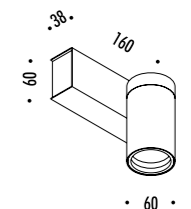

DESIGN DAVIDE GROPPI - 2020
LAMPADA DA PARETE E DA SOFFITTO - METALLO
WALL AND CEILING LAMP - METAL

CE IP 20

DOT ENDLESS IOT