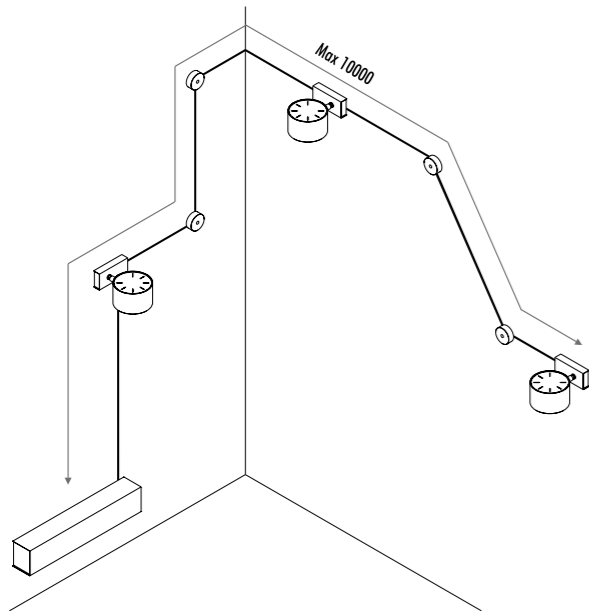

KIT ROSONE DA PARETE E SOFFITTO / WALL AND CEILING ROSE KIT