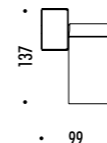

1A14603	BIANCO OPACO / MATT WHITE - 3000K	48 V DC - MAX 12,6 W LED 3000K - 930 lm - CRI 97 / 2700K - 880 lm - CRI 97
1A14603-27	BIANCO OPACO / MATT WHITE - 2700K	MAX 7 DOT SU ENDLESS
1A14604	NERO OPACO / MATT BLACK - 3000K	DIMMERABILE CON CONTROLLO WIRELESS SOLO TRAMITE APP DEDICATA by DAVIDE GROPPI
1A14604-27	NERO OPACO / MATT BLACK - 2700K	KIT DI ALIMENTAZIONE OBBLIGATORIO NON INCLUSO
		ACCESSORI OBBLIGATORI NON INCLUSI
		MAX 7 DOT ON ENDLESS
		DIMMABLE WIRELESS CONTROL ONLY WITH DEDICATED APP by DAVIDE GROPPI
		COMPULSORY POWER SUPPLY KIT NOT INCLUDED
		COMPULSORY ACCESSORIES NOT INCLUDED

ACCESSORI OBBLIGATORI / COMPULSORY ACCESSORIES

1A16400	LENS NARROW BEAM	DOT ENDLESS LENS
1A16500	LENS MEDIUM BEAM