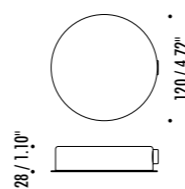

DESIGN 2016
WALL AND CEILING LAMP - METAL

TRICK TRACK

1A3430303.00.00	MATT WHITE - ON/OFF	120 V - 60 Hz - MAX 10 W LED - GU10 WHITE CABLE 2 m / 78.74" - ADJUSTABLE BULB NOT INCLUDED OPTIONAL BULB ACCESSORIES NOT INCLUDED MAXIMUM 20 CONNECTABLE LUMINAIRES
1A3430403.00.00	MATT BLACK - ON/OFF	120 V - 60 Hz - MAX 10 W LED - GU10 BLACK CABLE 2 m / 78.74" - ADJUSTABLE BULB NOT INCLUDED OPTIONAL BULB ACCESSORIES NOT INCLUDED MAXIMUM 20 CONNECTABLE LUMINAIRES

OPTIONAL ACCESSORIES

1A3440303.00.00	MATT WHITE	WALL AND CEILING ROSE
1A3440403.00.00	MATT BLACK