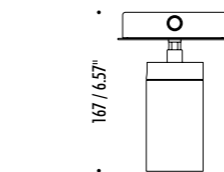

CEILING ROSE