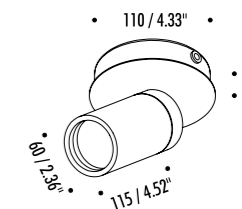

DESIGN 2016
WALL AND CEILING LAMP - METAL

TRICK TRACK

1A3430303.00.00	MATT WHITE - ON/OFF	120 V - 60 Hz - MAX 10 W LED - GU10 WHITE CABLE 2 m / 78.74" - ADJUSTABLE BULB NOT INCLUDED OPTIONAL BULB ACCESSORIES NOT INCLUDED MAXIMUM 20 CONNECTABLE LUMINAIRES
1A3430403.00.00	MATT BLACK - ON/OFF	120 V - 60 Hz - MAX 10 W LED - GU10 BLACK CABLE 2 m / 78.74" - ADJUSTABLE BULB NOT INCLUDED OPTIONAL BULB ACCESSORIES NOT INCLUDED MAXIMUM 20 CONNECTABLE LUMINAIRES

OPTIONAL ACCESSORIES

1A3440303.00.00	MATT WHITE	WALL AND CEILING ROSE
1A3440403.00.00	MATT BLACK