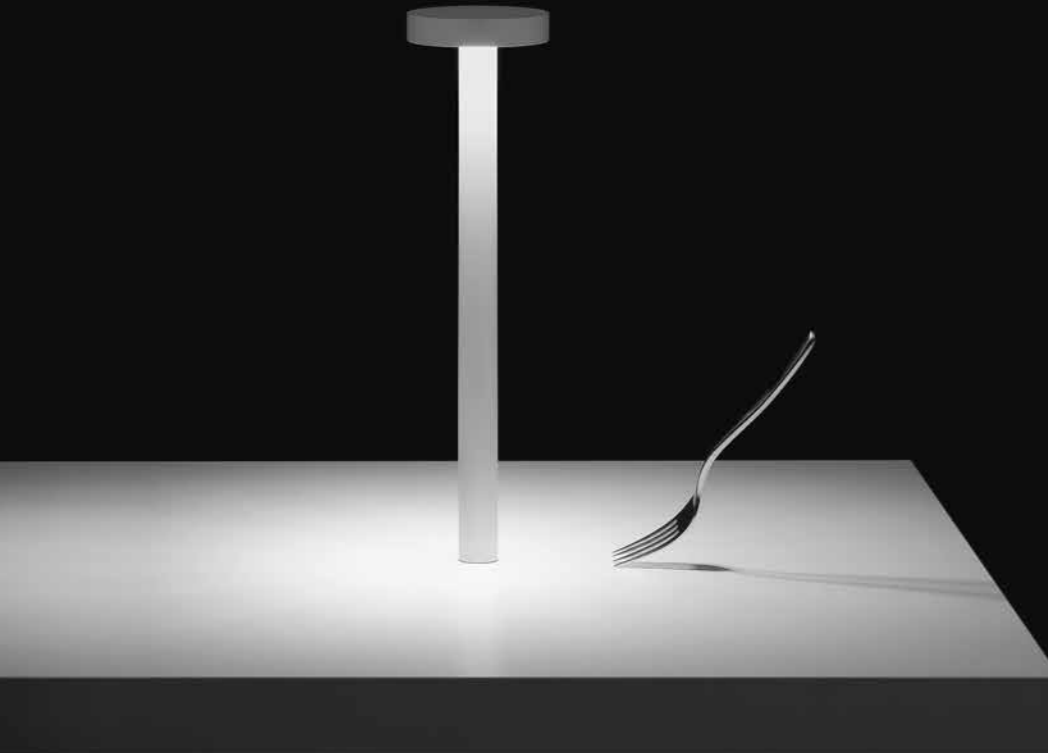

Compasso d'Oro ADI  
Mention of Honour  
2016

DESIGN DAVIDE GROPPI - 2013  
TABLE LAMP - ABS - METHACRYLATE - METAL

Tetalet

The sizes are expressed in millimeters / inches.

1A0310303.27.00	MATT WHITE - 2700K - ON/OFF	<b>2 W LED</b> 2700K - 165 lm - CRI > 90 / 3000K - 178 lm - CRI > 90 MAGNETIC FIXING BASE RECHARGEABLE BATTERY 4,8 V DC - NiMH 4300 mAh - ON/OFF TOUCH - BATTERY LIFE TWELVE HOURS INCLUDES CHARGER INPUT 110-240 V - 50/60 Hz TABLE OPTIONAL ACCESSORY MINIMUM 3 PIECES PER FINISH
1A0310303.30.00	MATT WHITE - 3000K - ON/OFF	
1A0310403.27.00	MATT BLACK - 2700K - ON/OFF	
1A0310403.30.00	MATT BLACK - 3000K - ON/OFF	
1A0311803.27.00	MATT GOLD - 2700K - ON/OFF	
1A0311803.30.00	MATT GOLD - 3000K - ON/OFF	

OPTIONAL ACCESSORIES

1A0430300.00.00	MATT WHITE	<b>RECHARGEABLE BATTERY</b> 4,8 V DC - NiMH 4300 mAh
1A0430400.00.00	MATT BLACK	
1A0431800.00.00	MATT GOLD	

1Z0000073	STANDARD	<b>CHARGER</b> INPUT 110-240 V - 50/60 Hz - OUTPUT 6 V DC - 1A - 6 W - IP20
-----------	----------	--------------------------------------------------------------------------------