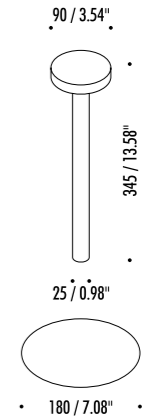

Compasso d'Oro ADI  
Mention of Honour  
2016

DESIGN DAVIDE GROPPI - 2013  
TABLE LAMP - ABS - METHACRYLATE - METAL

Tetalet

The sizes are expressed in millimeters / inches.

1A0310303.27.00	MATT WHITE - 2700K - ON/OFF	<b>2 W LED</b> 2700K - 165 lm - CRI > 90 / 3000K - 178 lm - CRI > 90 MAGNETIC FIXING BASE RECHARGEABLE BATTERY 4,8 V DC - NiMH 4300 mAh - ON/OFF TOUCH - BATTERY LIFE TWELVE HOURS INCLUDES CHARGER INPUT 110-240 V - 50/60 Hz TABLE OPTIONAL ACCESSORY MINIMUM 3 PIECES PER FINISH
1A0310303.30.00	MATT WHITE - 3000K - ON/OFF	
1A0310403.27.00	MATT BLACK - 2700K - ON/OFF	
1A0310403.30.00	MATT BLACK - 3000K - ON/OFF	
1A0311803.27.00	MATT GOLD - 2700K - ON/OFF	
1A0311803.30.00	MATT GOLD - 3000K - ON/OFF	

OPTIONAL ACCESSORIES

1A0430300.00.00	MATT WHITE	<b>RECHARGEABLE BATTERY</b> 4,8 V DC - NiMH 4300 mAh
1A0430400.00.00	MATT BLACK	
1A0431800.00.00	MATT GOLD	

1Z0000073	STANDARD	<b>CHARGER</b> INPUT 110-240 V - 50/60 Hz - OUTPUT 6 V DC - 1A - 6 W - IP20
-----------	----------	--------------------------------------------------------------------------------