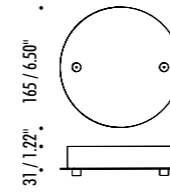

The sizes are expressed in millimeters / inches.

DESIGN DAVIDE GROPPI - 2015
SUSPENSION LAMP - METAL

SIMBIOSI

CEILING ROSE

| | | |
|-----------------|---------------------------------|--|
| 1A2870303.27.01 | MATT WHITE - 2700K - DALI | 120 V - 60 Hz - 16 W LED 2700K - 931 lm - CRI>90 / 3000K - 960 lm - CRI>90 WHITE CEILING ROSE - 304 STAINLESS STEEL SUSPENSION CABLE RED WIRES FOR LED MODULES CONNECTION OPTIONAL ACCESSORIES SUSPENSION KIT NOT INCLUDED |
| 1A2870303.30.01 | MATT WHITE - 3000K - DALI | |
| 1A2870303.27.04 | MATT WHITE - 2700K - PUSH | |
| 1A2870303.30.04 | MATT WHITE - 3000K - PUSH | |
| 1A2872603.27.01 | MATT TOTAL BLACK - 2700K - DALI | 120 V - 60 Hz - 16 W LED 2700K - 931 lm - CRI>90 / 3000K - 960 lm - CRI>90 BLACK CEILING ROSE - 304 STAINLESS STEEL SUSPENSION CABLE ANTHRACITE GRAY WIRES FOR LED MODULES CONNECTION OPTIONAL ACCESSORIES SUSPENSION KIT NOT INCLUDED |
| 1A2872603.30.01 | MATT TOTAL BLACK - 3000K - DALI | |
| 1A2872603.27.04 | MATT TOTAL BLACK - 2700K - PUSH | |
| 1A2872603.30.04 | MATT TOTAL BLACK - 3000K - PUSH | |