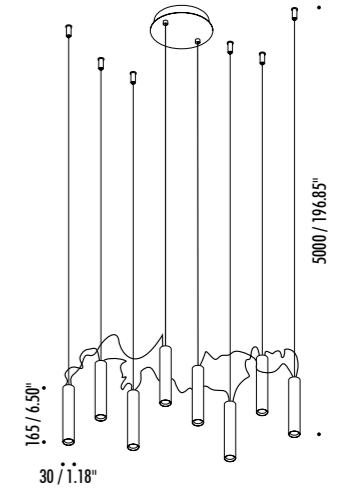

The sizes are expressed in millimeters / inches.

DESIGN DAVIDE GROPPI - 2015
SUSPENSION LAMP - METAL

SIMBIOSI

CEILING ROSE

| | | |
|-----------------|---------------------------------|--|
| 1A2870303.27.01 | MATT WHITE - 2700K - DALI | 120 V - 60 Hz - 16 W LED 2700K - 931 lm - CRI>90 / 3000K - 960 lm - CRI>90 WHITE CEILING ROSE - 304 STAINLESS STEEL SUSPENSION CABLE RED WIRES FOR LED MODULES CONNECTION OPTIONAL ACCESSORIES SUSPENSION KIT NOT INCLUDED |
| 1A2870303.30.01 | MATT WHITE - 3000K - DALI | |
| 1A2870303.27.04 | MATT WHITE - 2700K - PUSH | |
| 1A2870303.30.04 | MATT WHITE - 3000K - PUSH | |
| 1A2872603.27.01 | MATT TOTAL BLACK - 2700K - DALI | 120 V - 60 Hz - 16 W LED 2700K - 931 lm - CRI>90 / 3000K - 960 lm - CRI>90 BLACK CEILING ROSE - 304 STAINLESS STEEL SUSPENSION CABLE ANTHRACITE GRAY WIRES FOR LED MODULES CONNECTION OPTIONAL ACCESSORIES SUSPENSION KIT NOT INCLUDED |
| 1A2872603.30.01 | MATT TOTAL BLACK - 3000K - DALI | |
| 1A2872603.27.04 | MATT TOTAL BLACK - 2700K - PUSH | |
| 1A2872603.30.04 | MATT TOTAL BLACK - 3000K - PUSH | |

OPTIONAL ACCESSORIES

| | | | |
|-----------------|------------|--|---|
| 1A0510000.00.00 | STANDARD | SLOPED CEILING FIXING KIT - NICKEL PLATED - 1 PIECE |  |
| | | COMPATIBLE LAMPS: MASAI - FOSBURY - MOON 120 | |
| | | | |
| 1A0520000.00.00 | STANDARD | SLOPED ROSE FIXING KIT - NICKEL PLATED - 1 PIECE |  |
| | | COMPATIBLE LAMPS: MOON 60 - MOON 60 DE - MOON 80 | |
| | | | |
| 1A0530000.00.00 | STANDARD | SLOPED CEILING FIXING HOOK - CHROME PLATED - 1 PIECE |  |
| | | COMPATIBLE LAMPS: SIMBIOSI - SHANGHAI | |
| | | | |
| 1A3270300.00.00 | MATT WHITE | CLAMP - 1 PIECE |  |
| 1A3270400.00.00 | MATT BLACK | | |
| | | | |