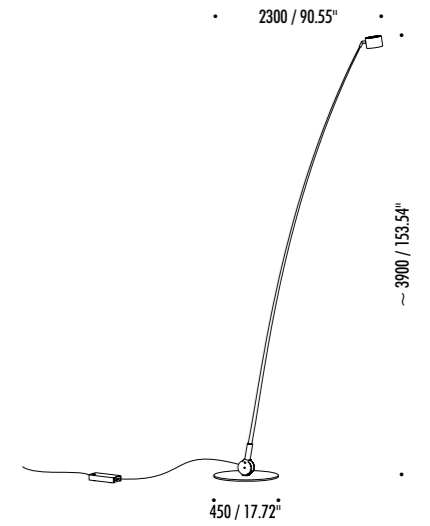

1A3760303.27.06	MATT WHITE - 2700K	120 V - 60 Hz - MAX 17 W LED 2700K - 1491 lm - CRI > 90 / 3000K - 1584 lm - CRI > 90
1A3760303.30.06	MATT WHITE - 3000K	WHITE CABLE - ADJUSTABLE DIMMER DARKLIGHT ACCESSORY NOT INCLUDED
1A3760403.27.06	MATT BLACK - 2700K	120 V - 60 Hz - MAX 17 W LED 2700K - 1491 lm - CRI > 90 / 3000K - 1584 lm - CRI > 90
1A3760403.30.06	MATT BLACK - 3000K	BLACK CABLE - ADJUSTABLE DIMMER DARKLIGHT ACCESSORY NOT INCLUDED

OPTIONAL ACCESSORIES

1A1210000.00.00	STANDARD	DARKLIGHT FOR LED MODULE