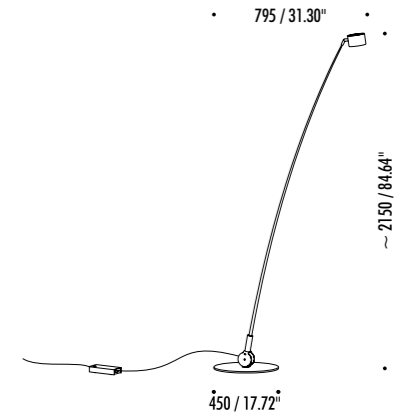

Compasso d'Oro ADI
Award 2014

DESIGN ENZO CALABRESE - DAVIDE GROPPI - 2011
FLOOR LAMP - FIBERGLASS - METAL

SAMPEI 230

The sizes are expressed in millimeters / inches.

DRIVER

1A3730303.27.06	MATT WHITE - 2700K	120 V - 60 Hz - MAX 17 W LED 2700K - 1370 lm - CRI > 90 / 3000K - 1456 lm - CRI > 90
1A3730303.30.06	MATT WHITE - 3000K	WHITE CABLE - ADJUSTABLE DIMMER DARKLIGHT ACCESSORY NOT INCLUDED
1A3730403.27.06	MATT BLACK - 2700K	120 V - 60 Hz - MAX 17 W LED 2700K - 1370 lm - CRI > 90 / 3000K - 1456 lm - CRI > 90
1A3730403.30.06	MATT BLACK - 3000K	BLACK CABLE - ADJUSTABLE DIMMER DARKLIGHT ACCESSORY NOT INCLUDED