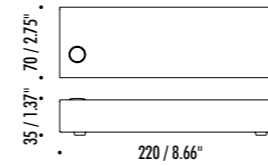

Compasso d'Oro ADI
Award 2014

DESIGN ENZO CALABRESE - DAVIDE GROPPI - 2011
FLOOR LAMP - FIBERGLASS - METAL

SAMPEI 260

DRIVER