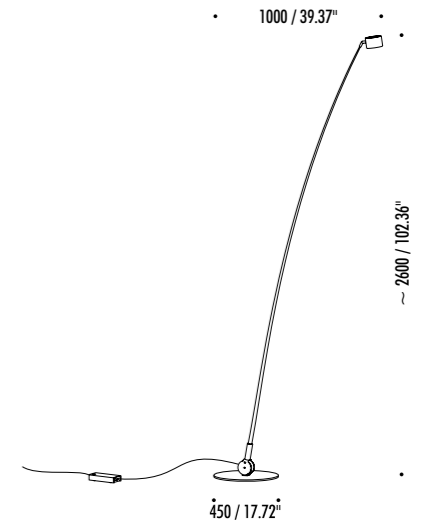

1A3750303.27.06	MATT WHITE - 2700K	120 V - 60 Hz - MAX 17 W LED 2700K - 1370 lm - CRI > 90 / 3000K - 1456 lm - CRI > 90
1A3750303.30.06	MATT WHITE - 3000K	WHITE CABLE - ADJUSTABLE DIMMER DARKLIGHT ACCESSORY NOT INCLUDED
1A3750403.27.06	MATT BLACK - 2700K	120 V - 60 Hz - MAX 17 W LED 2700K - 1370 lm - CRI > 90 / 3000K - 1456 lm - CRI > 90
1A3750403.30.06	MATT BLACK - 3000K	BLACK CABLE - ADJUSTABLE DIMMER DARKLIGHT ACCESSORY NOT INCLUDED

OPTIONAL ACCESSORIES

1A1210000.00.00	STANDARD	DARKLIGHT FOR LED MODULE