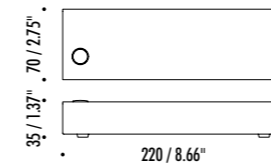

DRIVER

1A3750303.27.06	MATT WHITE - 2700K	120 V - 60 Hz - MAX 17 W LED 2700K - 1370 lm - CRI > 90 / 3000K - 1456 lm - CRI > 90
1A3750303.30.06	MATT WHITE - 3000K	WHITE CABLE - ADJUSTABLE DIMMER DARKLIGHT ACCESSORY NOT INCLUDED
1A3750403.27.06	MATT BLACK - 2700K	120 V - 60 Hz - MAX 17 W LED 2700K - 1370 lm - CRI > 90 / 3000K - 1456 lm - CRI > 90
1A3750403.30.06	MATT BLACK - 3000K	BLACK CABLE - ADJUSTABLE DIMMER DARKLIGHT ACCESSORY NOT INCLUDED

OPTIONAL ACCESSORIES

1A1210000.00.00	STANDARD	DARKLIGHT FOR LED MODULE