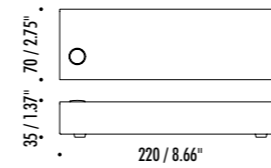

Compasso d'Oro ADI
Award 2014

DESIGN ENZO CALABRESE - DAVIDE GROPPI - 2011
FLOOR LAMP - FIBERGLASS - METAL

SAMPEI 230

The sizes are expressed in millimeters / inches.

DRIVER

1A3730303.27.06	MATT WHITE - 2700K	120 V - 60 Hz - MAX 17 W LED 2700K - 1370 lm - CRI > 90 / 3000K - 1456 lm - CRI > 90
1A3730303.30.06	MATT WHITE - 3000K	WHITE CABLE - ADJUSTABLE DIMMER DARKLIGHT ACCESSORY NOT INCLUDED
1A3730403.27.06	MATT BLACK - 2700K	120 V - 60 Hz - MAX 17 W LED 2700K - 1370 lm - CRI > 90 / 3000K - 1456 lm - CRI > 90
1A3730403.30.06	MATT BLACK - 3000K	BLACK CABLE - ADJUSTABLE DIMMER DARKLIGHT ACCESSORY NOT INCLUDED