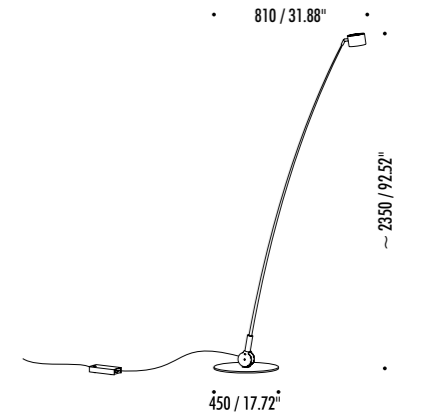

1A3740303.27.06	MATT WHITE - 2700K	120 V - 60 Hz - MAX 17 W LED 2700K - 1370 lm - CRI > 90 / 3000K - 1456 lm - CRI > 90
1A3740303.30.06	MATT WHITE - 3000K	WHITE CABLE - ADJUSTABLE DIMMER DARKLIGHT ACCESSORY NOT INCLUDED
1A3740403.27.06	MATT BLACK - 2700K	120 V - 60 Hz - MAX 17 W LED 2700K - 1370 lm - CRI > 90 / 3000K - 1456 lm - CRI > 90
1A3740403.30.06	MATT BLACK - 3000K	BLACK CABLE - ADJUSTABLE DIMMER DARKLIGHT ACCESSORY NOT INCLUDED

OPTIONAL ACCESSORIES

1A1210000.00.00	STANDARD	DARKLIGHT FOR LED MODULE