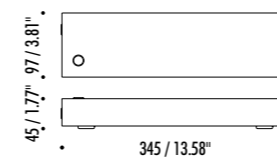

DRIVER

1A2300403.27.06	MATT BLACK - 2700K	ORIGINE 290 24 V DC - 25 W LED 2700K - 1926 lm - CRI > 80 / 3000K - 2075 lm - CRI > 80 BLACK CABLE POWER SUPPLY KIT INCLUDED INPUT 100-240 V - 50/60 Hz - DIMMER
1A2300403.30.06	MATT BLACK - 3000K	
1A2310403.27.06	MATT BLACK - 2700K	ORIGINE 390 24 V DC - 30 W LED 2700K - 2843 lm - CRI > 80 / 3000K - 3063 lm - CRI > 80 BLACK CABLE POWER SUPPLY KIT INCLUDED INPUT 100-240 V - 50/60 Hz - DIMMER
1A2310403.30.06	MATT BLACK - 3000K	
1A2320403.27.06	MATT BLACK - 2700K	ORIGINE 490 24 V DC - 35 W LED 2700K - 3760 lm - CRI > 80 / 3000K - 4051 lm - CRI > 80 BLACK CABLE POWER SUPPLY KIT INCLUDED INPUT 100-240 V - 50/60 Hz - DIMMER
1A2320403.30.06	MATT BLACK - 3000K