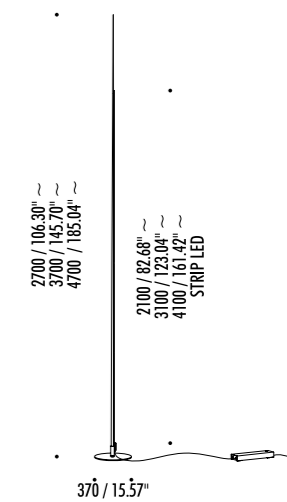

1A2300403.27.06	MATT BLACK - 2700K	ORIGINE 290 24 V DC - 25 W LED 2700K - 1926 lm - CRI > 80 / 3000K - 2075 lm - CRI > 80 BLACK CABLE POWER SUPPLY KIT INCLUDED INPUT 100-240 V - 50/60 Hz - DIMMER
1A2300403.30.06	MATT BLACK - 3000K	
1A2310403.27.06	MATT BLACK - 2700K	ORIGINE 390 24 V DC - 30 W LED 2700K - 2843 lm - CRI > 80 / 3000K - 3063 lm - CRI > 80 BLACK CABLE POWER SUPPLY KIT INCLUDED INPUT 100-240 V - 50/60 Hz - DIMMER
1A2310403.30.06	MATT BLACK - 3000K	
1A2320403.27.06	MATT BLACK - 2700K	ORIGINE 490 24 V DC - 35 W LED 2700K - 3760 lm - CRI > 80 / 3000K - 4051 lm - CRI > 80 BLACK CABLE POWER SUPPLY KIT INCLUDED INPUT 100-240 V - 50/60 Hz - DIMMER
1A2320403.30.06	MATT BLACK - 3000K