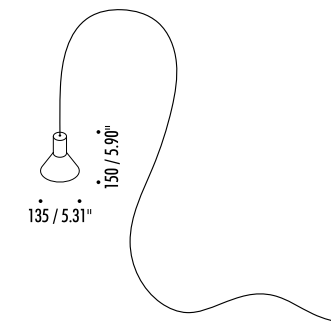

DESIGN DAVIDE GROPPI - BEPPE MERLANO - 2022
OUTDOOR LAMP - METAL

UL certification pending

IP65

NEURO OUTDOOR