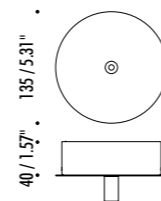

DESIGN OMAR CARRAGLIA - 2006
SUSPENSION LAMP - METAL

MISS 1

E ENDLESS SYSTEM VERSION AVAILABLE

CEILING ROSE