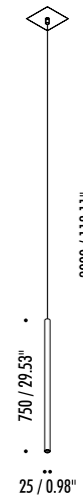

CEILING ROSE

1A2970303.27.00	MATT WHITE - 2700K - ON/OFF	MAX 350 mA DC - 4 W LED 2700K - 290 lm - CRI>90 / 3000K - 310 lm - CRI>90
1A2970303.30.00	MATT WHITE - 3000K - ON/OFF	WHITE CEILING ROSE - WHITE CABLE
1A2970403.27.00	MATT BLACK - 2700K - ON/OFF	INSTALLATION ON PLASTERBOARD WITH FLAT ROSE AND MAGNETIC FIXING COMPULSORY INSTALLATION KIT INCLUDED
1A2970403.30.00	MATT BLACK - 3000K - ON/OFF	PLASTERBOARD CUT-OUT 85 x 97 mm / 3.34" x 3.81" - MINIMUM SPACE FOR MOUNTING 120 mm / 4.72" INCLUDES INDEPENDENT DRIVER INPUT 100-240 V - 50/60 Hz
1A2970803.27.00	BRUSHED BRASS - 2700K - ON/OFF	MAX 350 mA DC - 4 W LED 2700K - 290 lm - CRI>90 / 3000K - 310 lm - CRI>90
1A2970803.30.00	BRUSHED BRASS - 3000K - ON/OFF	BLACK CEILING ROSE - BLACK CABLE
1A2972603.27.00	MATT TOTAL BLACK - 2700K - ON/OFF	INSTALLATION ON PLASTERBOARD WITH FLAT ROSE AND MAGNETIC FIXING COMPULSORY INSTALLATION KIT INCLUDED
1A2972603.30.00	MATT TOTAL BLACK - 3000K - ON/OFF	PLASTERBOARD CUT-OUT 85 x 97 mm / 3.34" x 3.81" - MINIMUM SPACE FOR MOUNTING 120 mm / 4.72" INCLUDES INDEPENDENT DRIVER INPUT 100-240 V - 50/60 Hz