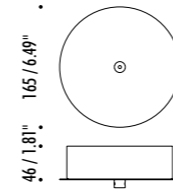

The sizes are expressed in millimeters / inches.

DESIGN OMAR CARRAGLIA - 2006
SUSPENSION LAMP - METAL

MISS 1

E ENDLESS SYSTEM VERSION AVAILABLE

CEILING ROSE

1A2960303.27.00	MATT WHITE - 2700K - ON/OFF	120 V - 60 Hz - 5,6 W LED 2700K - 290 lm - CRI > 90 / 3000K - 310 lm - CRI > 90 WHITE CEILING ROSE - WHITE CABLE
1A2960303.30.00	MATT WHITE - 3000K - ON/OFF	
1A2960403.27.00	MATT BLACK - 2700K - ON/OFF	
1A2960403.30.00	MATT BLACK - 3000K - ON/OFF	
1A2960803.27.00	BRUSHED BRASS - 2700K - ON/OFF	120 V - 60 Hz - 5,6 W LED 2700K - 290 lm - CRI > 90 / 3000K - 310 lm - CRI > 90 BLACK CEILING ROSE - BLACK CABLE
1A2960803.30.00	BRUSHED BRASS - 3000K - ON/OFF	
1A2962603.27.00	MATT TOTAL BLACK - 2700K - ON/OFF	
1A2962603.30.00	MATT TOTAL BLACK - 3000K - ON/OFF	

The sizes are expressed in millimeters / inches.

DESIGN OMAR CARRAGLIA - 2006
SUSPENSION LAMP - METAL

MISS 2

CEILING ROSE

1A2970303.27.00	MATT WHITE - 2700K - ON/OFF	MAX 350 mA DC - 4 W LED 2700K - 290 lm - CRI>90 / 3000K - 310 lm - CRI>90
1A2970303.30.00	MATT WHITE - 3000K - ON/OFF	WHITE CEILING ROSE - WHITE CABLE
1A2970403.27.00	MATT BLACK - 2700K - ON/OFF	INSTALLATION ON PLASTERBOARD WITH FLAT ROSE AND MAGNETIC FIXING COMPULSORY INSTALLATION KIT INCLUDED
1A2970403.30.00	MATT BLACK - 3000K - ON/OFF	PLASTERBOARD CUT-OUT 85 x 97 mm / 3.34" x 3.81" - MINIMUM SPACE FOR MOUNTING 120 mm / 4.72" INCLUDES INDEPENDENT DRIVER INPUT 100-240 V - 50/60 Hz
1A2970803.27.00	BRUSHED BRASS - 2700K - ON/OFF	MAX 350 mA DC - 4 W LED 2700K - 290 lm - CRI>90 / 3000K - 310 lm - CRI>90
1A2970803.30.00	BRUSHED BRASS - 3000K - ON/OFF	BLACK CEILING ROSE - BLACK CABLE
1A2972603.27.00	MATT TOTAL BLACK - 2700K - ON/OFF	INSTALLATION ON PLASTERBOARD WITH FLAT ROSE AND MAGNETIC FIXING COMPULSORY INSTALLATION KIT INCLUDED
1A2972603.30.00	MATT TOTAL BLACK - 3000K - ON/OFF	PLASTERBOARD CUT-OUT 85 x 97 mm / 3.34" x 3.81" - MINIMUM SPACE FOR MOUNTING 120 mm / 4.72" INCLUDES INDEPENDENT DRIVER INPUT 100-240 V - 50/60 Hz