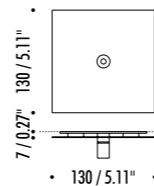

CEILING ROSE

1A2970303.27.00	MATT WHITE - 2700K - ON/OFF	MAX 350 mA DC - 4 W LED 2700K - 290 lm - CRI>90 / 3000K - 310 lm - CRI>90
1A2970303.30.00	MATT WHITE - 3000K - ON/OFF	WHITE CEILING ROSE - WHITE CABLE
1A2970403.27.00	MATT BLACK - 2700K - ON/OFF	INSTALLATION ON PLASTERBOARD WITH FLAT ROSE AND MAGNETIC FIXING COMPULSORY INSTALLATION KIT INCLUDED
1A2970403.30.00	MATT BLACK - 3000K - ON/OFF	PLASTERBOARD CUT-OUT 85 x 97 mm / 3.34" x 3.81" - MINIMUM SPACE FOR MOUNTING 120 mm / 4.72" INCLUDES INDEPENDENT DRIVER INPUT 100-240 V - 50/60 Hz
1A2970803.27.00	BRUSHED BRASS - 2700K - ON/OFF	MAX 350 mA DC - 4 W LED 2700K - 290 lm - CRI>90 / 3000K - 310 lm - CRI>90
1A2970803.30.00	BRUSHED BRASS - 3000K - ON/OFF	BLACK CEILING ROSE - BLACK CABLE
1A2972603.27.00	MATT TOTAL BLACK - 2700K - ON/OFF	INSTALLATION ON PLASTERBOARD WITH FLAT ROSE AND MAGNETIC FIXING COMPULSORY INSTALLATION KIT INCLUDED
1A2972603.30.00	MATT TOTAL BLACK - 3000K - ON/OFF	PLASTERBOARD CUT-OUT 85 x 97 mm / 3.34" x 3.81" - MINIMUM SPACE FOR MOUNTING 120 mm / 4.72" INCLUDES INDEPENDENT DRIVER INPUT 100-240 V - 50/60 Hz