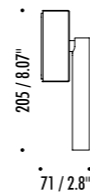

DESIGN OMAR CARRAGLIA - 2012
WALL LAMP - METAL

MIRA

E ENDLESS SYSTEM VERSION AVAILABLE