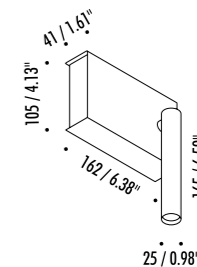

1A2280303.27.01	MATT WHITE - 2700K - DALI	120 V - 60 Hz - 7,5 W LED 2700K - 327 lm - CRI > 90 / 3000K - 352 lm - CRI > 90 ADJUSTABLE
1A2280303.30.01	MATT WHITE - 3000K - DALI	
1A2280403.27.01	MATT BLACK - 2700K - DALI	
1A2280403.30.01	MATT BLACK - 3000K - DALI	
1A2280303.27.04	MATT WHITE - 2700K - PUSH	120 V - 60 Hz - 7,5 W LED 2700K - 327 lm - CRI > 90 / 3000K - 352 lm - CRI > 90 ADJUSTABLE
1A2280303.30.04	MATT WHITE - 3000K - PUSH	
1A2280403.27.04	MATT BLACK - 2700K - PUSH	
1A2280403.30.04	MATT BLACK - 3000K - PUSH