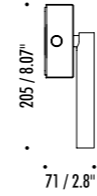

The sizes are expressed in millimeters / inches.

DESIGN OMAR CARRAGLIA - 2012  
WALL LAMP - METAL

MIRA

**E** ENDLESS SYSTEM VERSION AVAILABLE

1A2280303.27.01	MATT WHITE - 2700K - DALI	120 V - 60 Hz - 7,5 W LED 2700K - 327 lm - CRI > 90 / 3000K - 352 lm - CRI > 90 ADJUSTABLE
1A2280303.30.01	MATT WHITE - 3000K - DALI	
1A2280403.27.01	MATT BLACK - 2700K - DALI	
1A2280403.30.01	MATT BLACK - 3000K - DALI	
1A2280303.27.04	MATT WHITE - 2700K - PUSH	120 V - 60 Hz - 7,5 W LED 2700K - 327 lm - CRI > 90 / 3000K - 352 lm - CRI > 90 ADJUSTABLE
1A2280303.30.04	MATT WHITE - 3000K - PUSH	
1A2280403.27.04	MATT BLACK - 2700K - PUSH	
1A2280403.30.04	MATT BLACK - 3000K - PUSH	

The sizes are expressed in millimeters / inches.

DESIGN OMAR CARRAGLIA - 2015  
WALL LAMP - METAL

MIRA SWITCH

1A2280303.27.00	MATT WHITE - 2700K - ON/OFF	120 V - 60 Hz - 7,5 W LED 2700K - 327 lm - CRI > 90 / 3000K - 352 lm - CRI > 90 ADJUSTABLE
1A2280303.30.00	MATT WHITE - 3000K - ON/OFF	
1A2280403.27.00	MATT BLACK - 2700K - ON/OFF	
1A2280403.30.00	MATT BLACK - 3000K - ON/OFF	