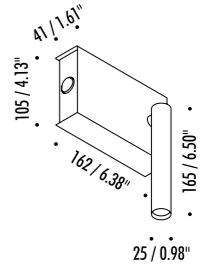

The sizes are expressed in millimeters / inches.

DESIGN OMAR CARRAGLIA - 2012  
WALL LAMP - METAL

MIRA

**E** ENDLESS SYSTEM VERSION AVAILABLE

1A2280303.27.01	MATT WHITE - 2700K - DALI	120 V - 60 Hz - 7,5 W LED 2700K - 327 lm - CRI > 90 / 3000K - 352 lm - CRI > 90 ADJUSTABLE
1A2280303.30.01	MATT WHITE - 3000K - DALI	
1A2280403.27.01	MATT BLACK - 2700K - DALI	
1A2280403.30.01	MATT BLACK - 3000K - DALI	
1A2280303.27.04	MATT WHITE - 2700K - PUSH	120 V - 60 Hz - 7,5 W LED 2700K - 327 lm - CRI > 90 / 3000K - 352 lm - CRI > 90 ADJUSTABLE
1A2280303.30.04	MATT WHITE - 3000K - PUSH	
1A2280403.27.04	MATT BLACK - 2700K - PUSH	
1A2280403.30.04	MATT BLACK - 3000K - PUSH	

The sizes are expressed in millimeters / inches.

DESIGN OMAR CARRAGLIA - 2015  
WALL LAMP - METAL

MIRA SWITCH

1A2280303.27.00	MATT WHITE - 2700K - ON/OFF	120 V - 60 Hz - 7,5 W LED 2700K - 327 lm - CRI > 90 / 3000K - 352 lm - CRI > 90 ADJUSTABLE
1A2280303.30.00	MATT WHITE - 3000K - ON/OFF	
1A2280403.27.00	MATT BLACK - 2700K - ON/OFF	
1A2280403.30.00	MATT BLACK - 3000K - ON/OFF	