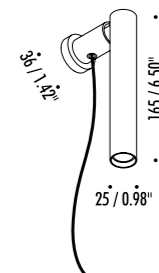

DESIGN OMAR CARRAGLIA - 2015
WALL LAMP - METAL

MIRA MAGNETIC