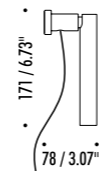

1A3680303.27.20	MATT WHITE - 2700K	MAX 500 mA DC - 5,6 W LED 2700K - 327 lm - CRI > 90 / 3000K - 352 lm - CRI > 90 MAGNETIC FIXING BASE - WHITE CABLE 3 m / 118.11" - ADJUSTABLE COMPULSORY INSTALLATION KIT NOT INCLUDED
1A3680303.30.20	MATT WHITE - 3000K	
1A3680403.27.20	MATT BLACK - 2700K	MAX 500 mA DC - 5,6 W LED 2700K - 327 lm - CRI > 90 / 3000K - 352 lm - CRI > 90 MAGNETIC FIXING BASE - BLACK CABLE 3 m / 118.11" - ADJUSTABLE COMPULSORY INSTALLATION KIT NOT INCLUDED
1A3680403.30.20	MATT BLACK - 3000K	

COMPULSORY INSTALLATION KIT

1A3180300.00.06	MATT WHITE	POWER SUPPLY KIT WITH PLUG INPUT 100-240 V - 50/60 Hz - OUTPUT 350 mA DC - 15 W - IP20 DIMMER
1A3180400.00.06	MATT BLACK	
1Z0240870.500	STANDARD	DRIVER INPUT (110-127 V) 220-240 V - 50/60 Hz - OUTPUT 500 mA DC - (15 W) 20 W - IP20 PUSH - 1-10 V DIMMABLE