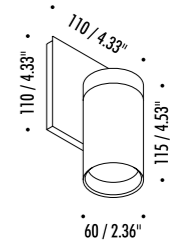

The sizes are expressed in millimeters / inches.

DESIGN OMAR CARRAGLIA - DAVIDE GROPPI - 2015  
WALL LAMP - METAL

DOT P 51

1A2490303.00.00	MATT WHITE - ON/OFF	120 V - 60 Hz - MAX 10 W LED - GU10 WHITE WALL BACK PLATE - ADJUSTABLE BULB NOT INCLUDED OPTIONAL BULB ACCESSORIES NOT INCLUDED
1A2490403.00.00	MATT BLACK - ON/OFF	