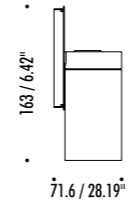

The sizes are expressed in millimeters / inches.

DESIGN OMAR CARRAGLIA - DAVIDE GROPPI - 2015  
WALL LAMP - METAL

DOT P 51

1A2490303.00.00	MATT WHITE - ON/OFF	120 V - 60 Hz - MAX 10 W LED - GU10 WHITE WALL BACK PLATE - ADJUSTABLE BULB NOT INCLUDED OPTIONAL BULB ACCESSORIES NOT INCLUDED
1A2490403.00.00	MATT BLACK - ON/OFF	