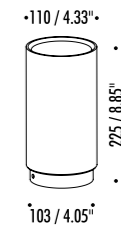

DESIGN DAVIDE GROPPI - 2018
TABLE LAMP - METHACRYLATE - METAL

BUGIA