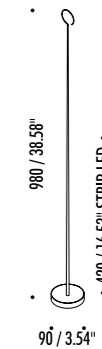

DESIGN DAVIDE GROPPI - GIORGIO RAVA - 2021
TABLE AND FLOOR LAMP - ABS - CARBON FIBER - METAL

ANIMA

UL certification pending