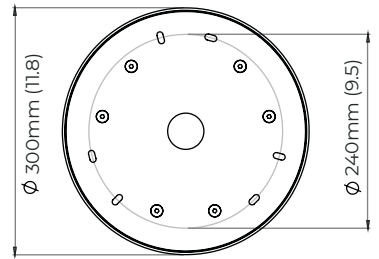

cluster round 3

270mm (10.5)

mounting plate dimensions

cluster round 4-7

370mm (14.5)

mounting plate dimensions

cluster round 8-10

450mm (18)

mounting plate dimensions