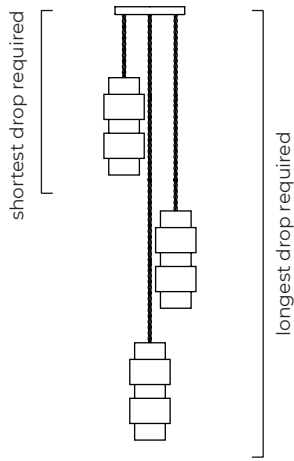

cluster round 3