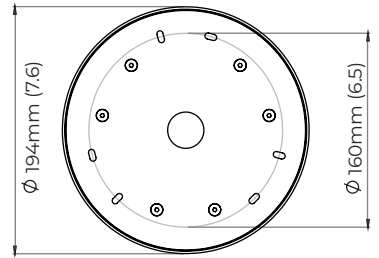

ring cluster round 10 - bronze with black silk braided flex
ACCCLURO10BZ

SUSPENSION

black silk braided flex (120v supplied with round silk flex)
satin brass or bronze ceiling box

please specify

- the required number of shades (3-10)
- the length of the longest drop (max. 6 meters)
- the length of the shortest drop (min. 300mm)

cluster round 3

270mm (10.5)

mounting plate dimensions

cluster round 4-7

370mm (14.5)

mounting plate dimensions

cluster round 8-10

450mm (18)

mounting plate dimensions