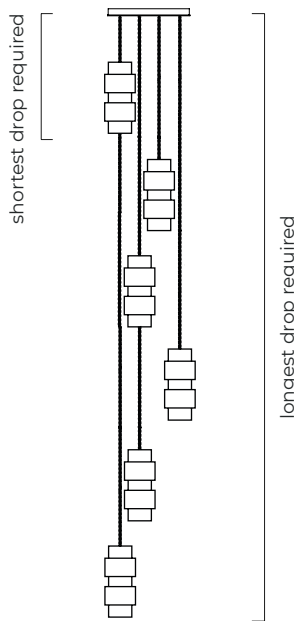

ring cluster round 10 - bronze with black silk braided flex
ACCCLURO10BZ

SUSPENSION

black silk braided flex (120v supplied with round silk flex)
satin brass or bronze ceiling box

please specify

- the required number of shades (3-10)
- the length of the longest drop (max. 6 meters)
- the length of the shortest drop (min. 300mm)

BULBS

240v - 3-10 x E14, 6w 2700k - LED ONLY

120v - 3-10 x E12, 6w 2700k - LED ONLY

(no bulbs supplied)

WEIGHT

variable

CERTIFICATION

E492308

cluster round 3

270mm (10.5)

mounting plate dimensions

cluster round 4-7

370mm (14.5)

mounting plate dimensions

cluster round 8-10

450mm (18)

mounting plate dimensions