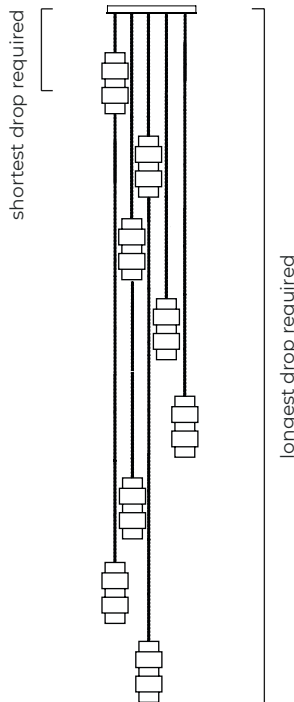

ring cluster round 10 - bronze with black silk braided flex
ACCCLURO10BZ

SUSPENSION

black silk braided flex (120v supplied with round silk flex)
satin brass or bronze ceiling box

please specify

- the required number of shades (3-10)
- the length of the longest drop (max. 6 meters)
- the length of the shortest drop (min. 300mm)

BULBS

240v - 3-10 x E14, 6w 2700k - LED ONLY

120v - 3-10 x E12, 6w 2700k - LED ONLY

(no bulbs supplied)

WEIGHT

variable

CERTIFICATION

E492308

cluster round 3

270mm (10.5)

mounting plate dimensions

cluster round 4-7

370mm (14.5)

mounting plate dimensions

cluster round 8-10

450mm (18)

mounting plate dimensions