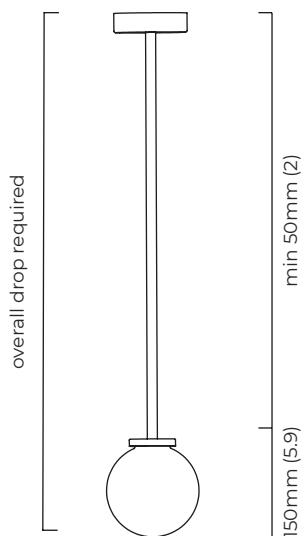

SUSPENSION

drop rod with ceiling box

please specify the required overall drop from the ceiling to the bottom of the fitting

BULBS

240v - 1 x G9, 25w max halogen (or 2.3w LED 2700k)
120v - 1 x G9, 25w max halogen (or 2.3w LED 2700k)
(no bulbs supplied)

WEIGHT

1kg (2.2lbs)

CERTIFICATION

mounting plate dimensions