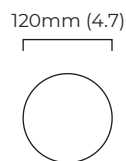

MEZZO PENDANT

The best in its class, the Mezzo collection represents refinement in quality materials. Satin brass or nickel metalwork and hand blown glass are a perfect pairing.

FINISH

satin brass with opal glass shade
MEZPEOSBGO

SUSPENSION

drop rod with ceiling box

please specify the required overall drop from the ceiling to the bottom of the fitting

BULBS

240v - 1 x G9, 25w max halogen (or 2.3w LED 2700k)
120v - 1 x G9, 25w max halogen (or 2.3w LED 2700k)
(no bulbs supplied)

WEIGHT

1kg (2.2lbs)

CERTIFICATION