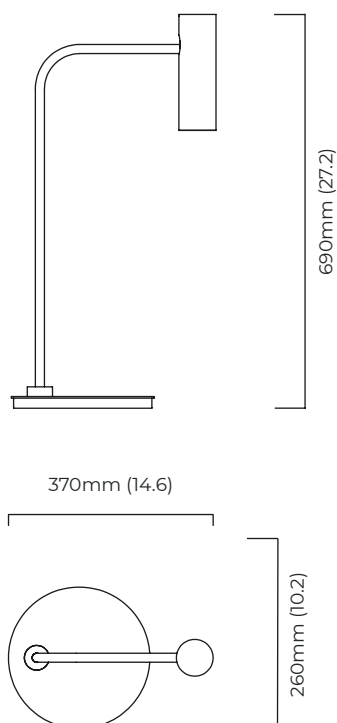

FLEX

2000mm cord set with black flex and inline dimmer

BULBS

240v - 1 x GU10, 5.5w 2700k - LED ONLY
120v - 1 x GU10, 5.5w 2700k - LED ONLY
(no bulbs supplied)

WEIGHT

6kg (13.2lbs)

DESIGNER

Michaël Verheyden

CERTIFICATION

E492309

Moveable head